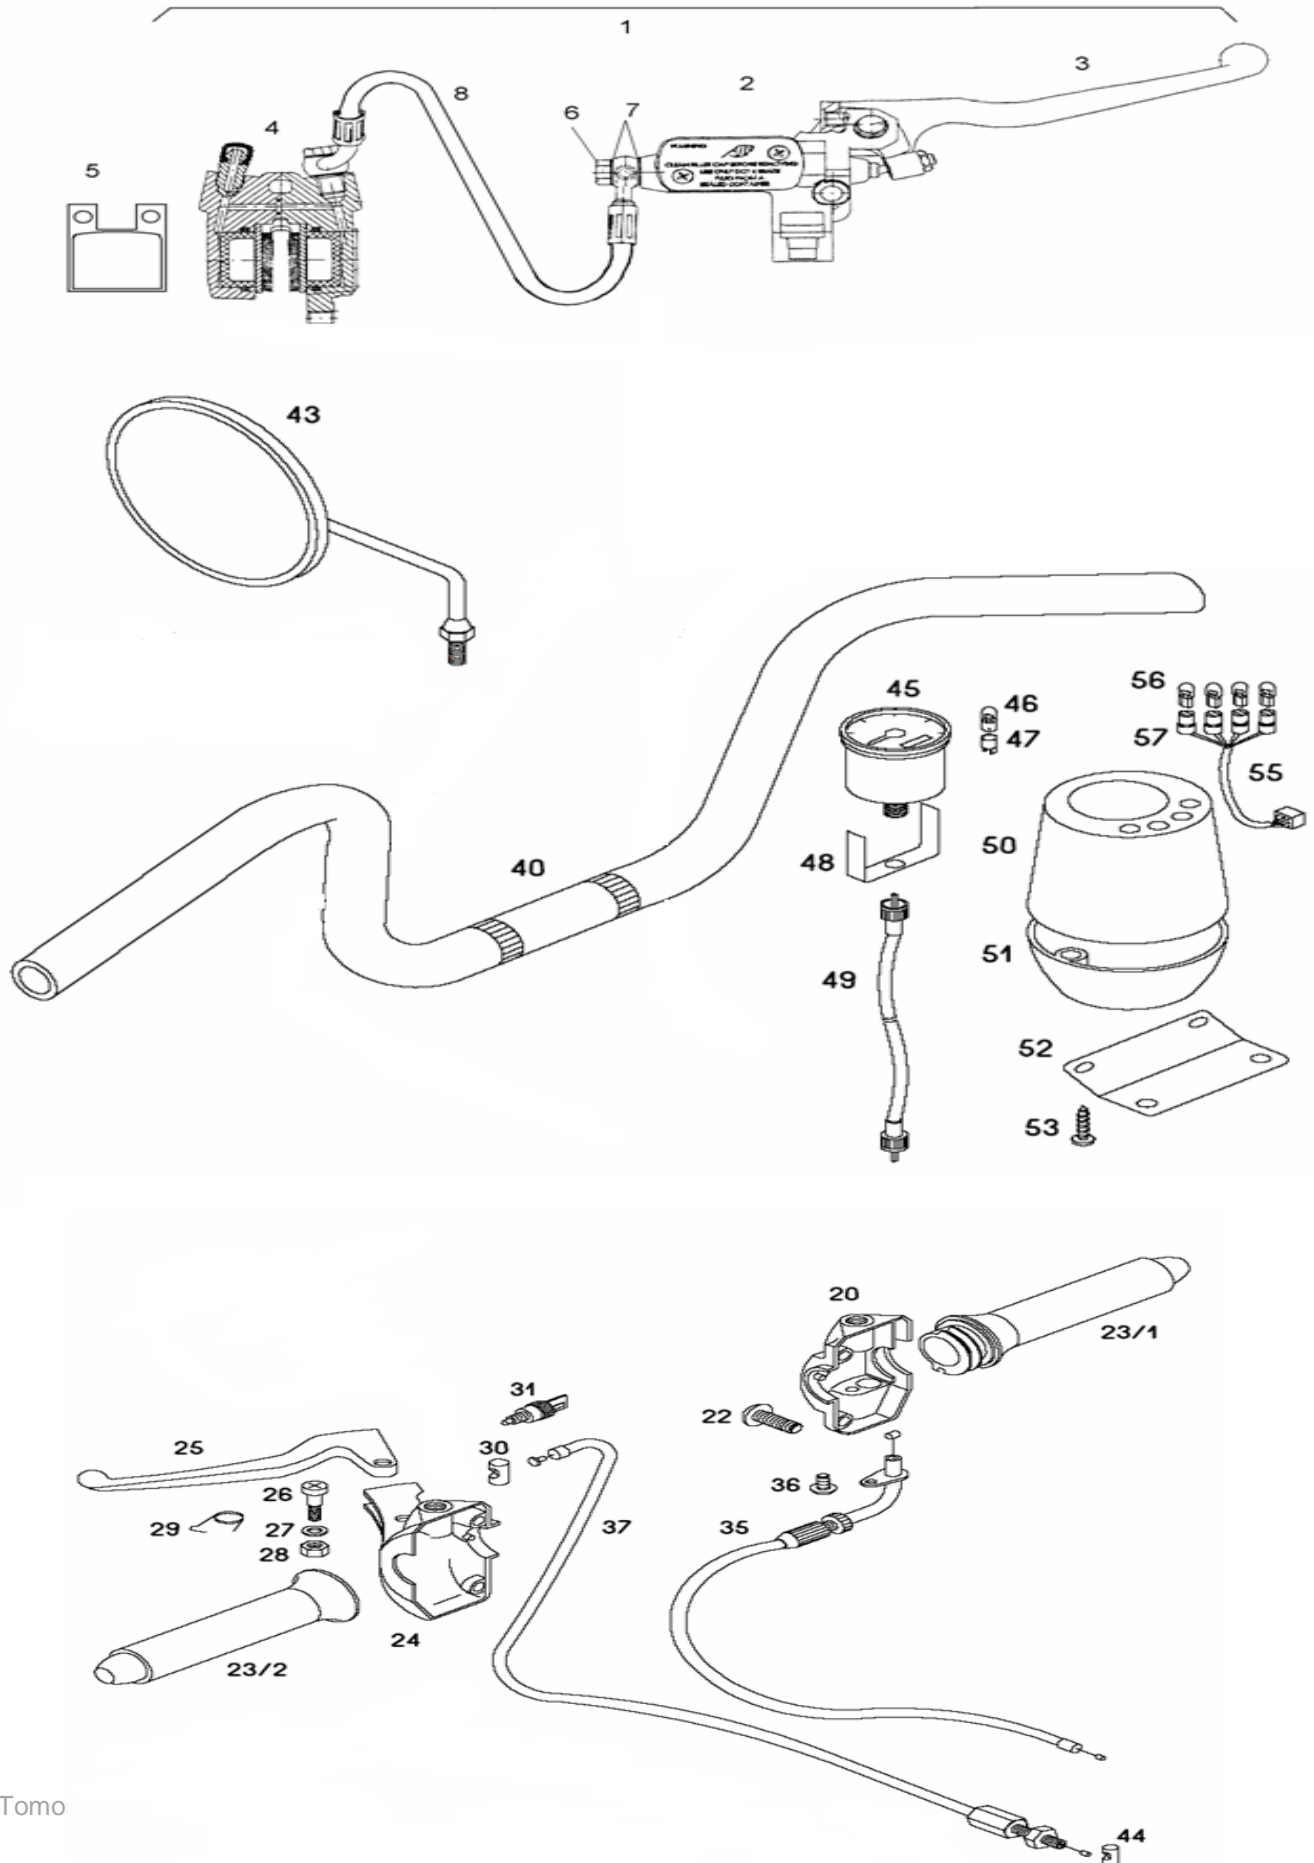

HANDLEBAR, SPEEDOMETER, MIRROR

A26BBC STREETMATE 45Spare parts manuals

No.	*	Part No.	Denomination	A	B	C	D
1		236479	HYDRAULIC BRAKE CPL. (with parts 2 to 7)	1	1	1	1
		243135	DISK BRAKE LEVER AND CYLINDER	1	1	1	1
3		243602	BRAKE LEVER RH	1	1	1	1
4		243137	CALIPER (with part 5)	1	1	1	1
5		243604	BRAKE PAD	2	2	2	2
6		243603	SCREW	2	2	2	2
7		243605	SEAL RING	4	4	4	4
8		243606	LINE	1	1	1	1
40	C	236416C51	HANDLEBAR	1	1	1	1
43		236968	LH MIRROR	1	1	1	1
45		234355	SPEEDOMETER- km/h (with parts 41-43)	1	1	.	.
45		234369	SPEEDOMETER- Mph (with parts 41-43)	.	.	1	1
46		213998	BULB 12V 2W BA7S	4	4	4	4
47		213999	BULB HOLDER	1	1	1	1
48		234357	SPEEDOMETER HOLDER	1	1	1	1
49		217664	SPEEDOMETER CABLE L=780 mm	1	1	1	1
50		233120	SPEEDOMETER HOUSING (with indicator lights)	1	1	1	1
51	C	242081C51	SPEEDOMETER HOUSING BOTTOM	1	1	1	1
52	C	242082C51	SPEEDOMETER HOUSING HOLDER	1	1	1	1
52		232799	SCREW PT*KA50x25	2	2	2	2
55		236729	SPEEDOMETER WIRING (with parts 26 and 57)	1	1	1	1
56		232763	BULB 12V-1.2W T5	4	4	4	4
57		227497	BULB HOLDER	4	4	4	4
		236989	CONTROL SET	1	1	1	1
22		243237	SCREW				
23	1/2	241099	GRIP	2	2	2	2
24		236988	<i>LH CONTROL W/SWITCH</i>	1	1	1	1
30		221222	BOLT	1	1	1	1
31		243607	STOP SWITCH	1	1	1	1
35		233728	THROTTLE CABLE	1	1	1	1
36		026700	SCREW	1	1	1	1
37		232758	REAR BRAKE CABLE	1	1	1	1