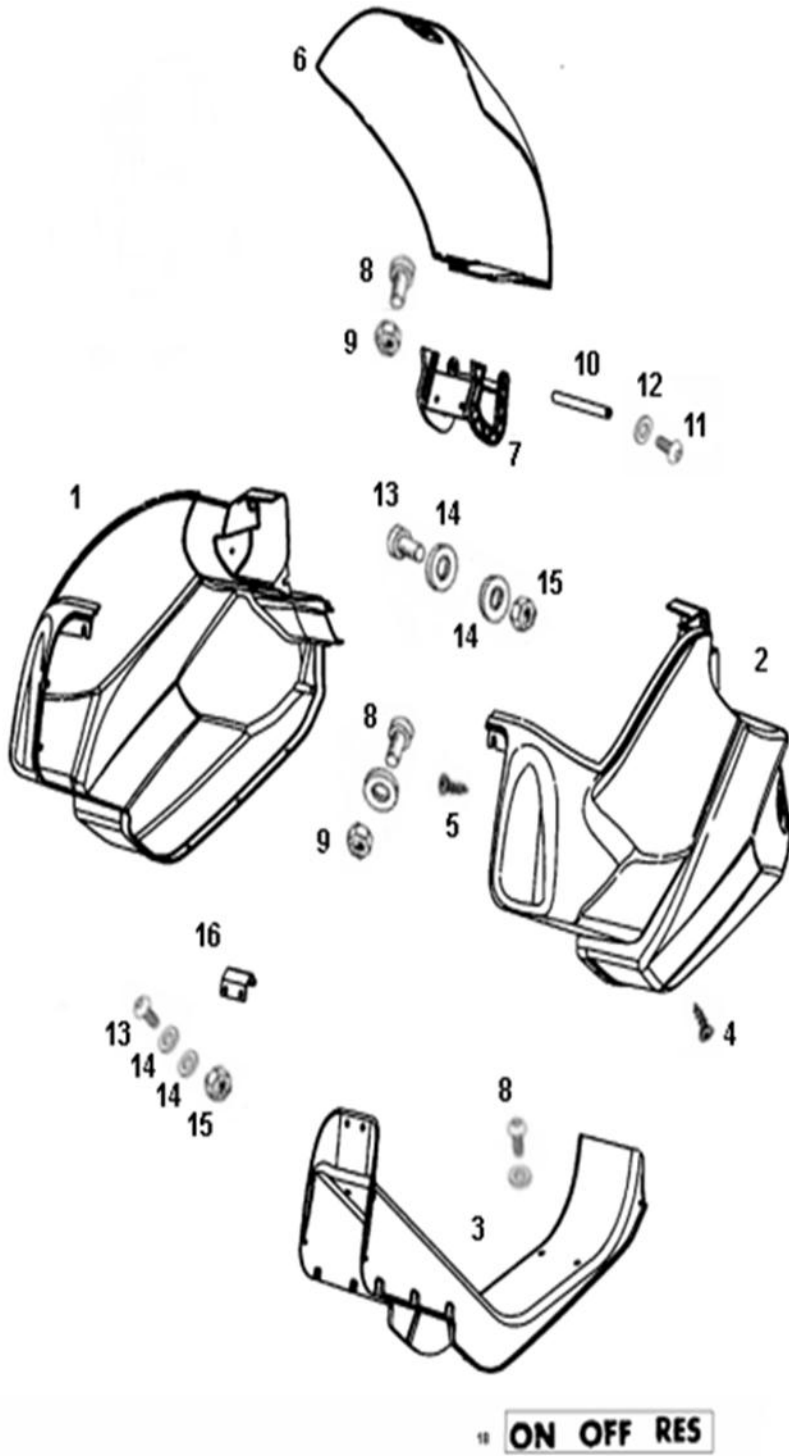

FAUX TANK, DECALS

A26BBC STREETMATE 45Spare parts manuals

No.	*	Part No.	Denomination	A	B	C	D
1		242165LAK	TANK COVER RIGHT	1	1	1	1
2		242166LAK	TANK COVER LEFT	1	1	1	1
3		236279	PLASTIC DOWN	1	1	1	1
4		236458	SCREW KA30X14	16	16	16	16
5		236496	SCREW KA30X12	4	4	4	4
6		242169LAK	TANK COVER UP	1	1	1	1
7		236273	TANK COVER TUBE	1	1	1	1
8		027273	SCREW M6X14	3	3	3	3
9		033591	NUT M6-SELFLOCKED	3	3	3	3
10		236488	DISTANCE	1	1	1	1
11		033504	SCREW M5X14	2	2	2	2
12		031922	WASHER 5	2	2	2	2
13		026700	SCREW M5X10	2	2	2	2
14		031922	WASHER 5	4	4	4	4
15		033590	NUTM5	3	3	3	3
16		236391	LOCK PROTECTION	1	1	1	1
17		236271	DECAL" CPL SILVER BLU	1	1	1	1
18		222839	DECAL*ON-OFF-RES	1	1	1	1
		236856	DECAL*WARNING-ONE RIDER	.	.	1	1
		236869	DECAL*WARNING-KEY	.	.	1	1
		236870	DECAL*WARNING-HELMET	.	.	1	1
		236871	DECAL*WARNING-ACCESSORIES	.	.	1	1
		236872	DECAL*WARNING-BATTERIES	.	.	1	1
		236873	DECAL*WARNING-LOAD WEIGHT	.	.	1	1
		236857	DECAL*WARNING-TIRE-2,5X17	.	.	1	1
		236498	FOAM LINER INSIDE FAUX TANK	1	1	1	1
		232930	DECAL 'TOMOS' (EACH)	1	1	1	1