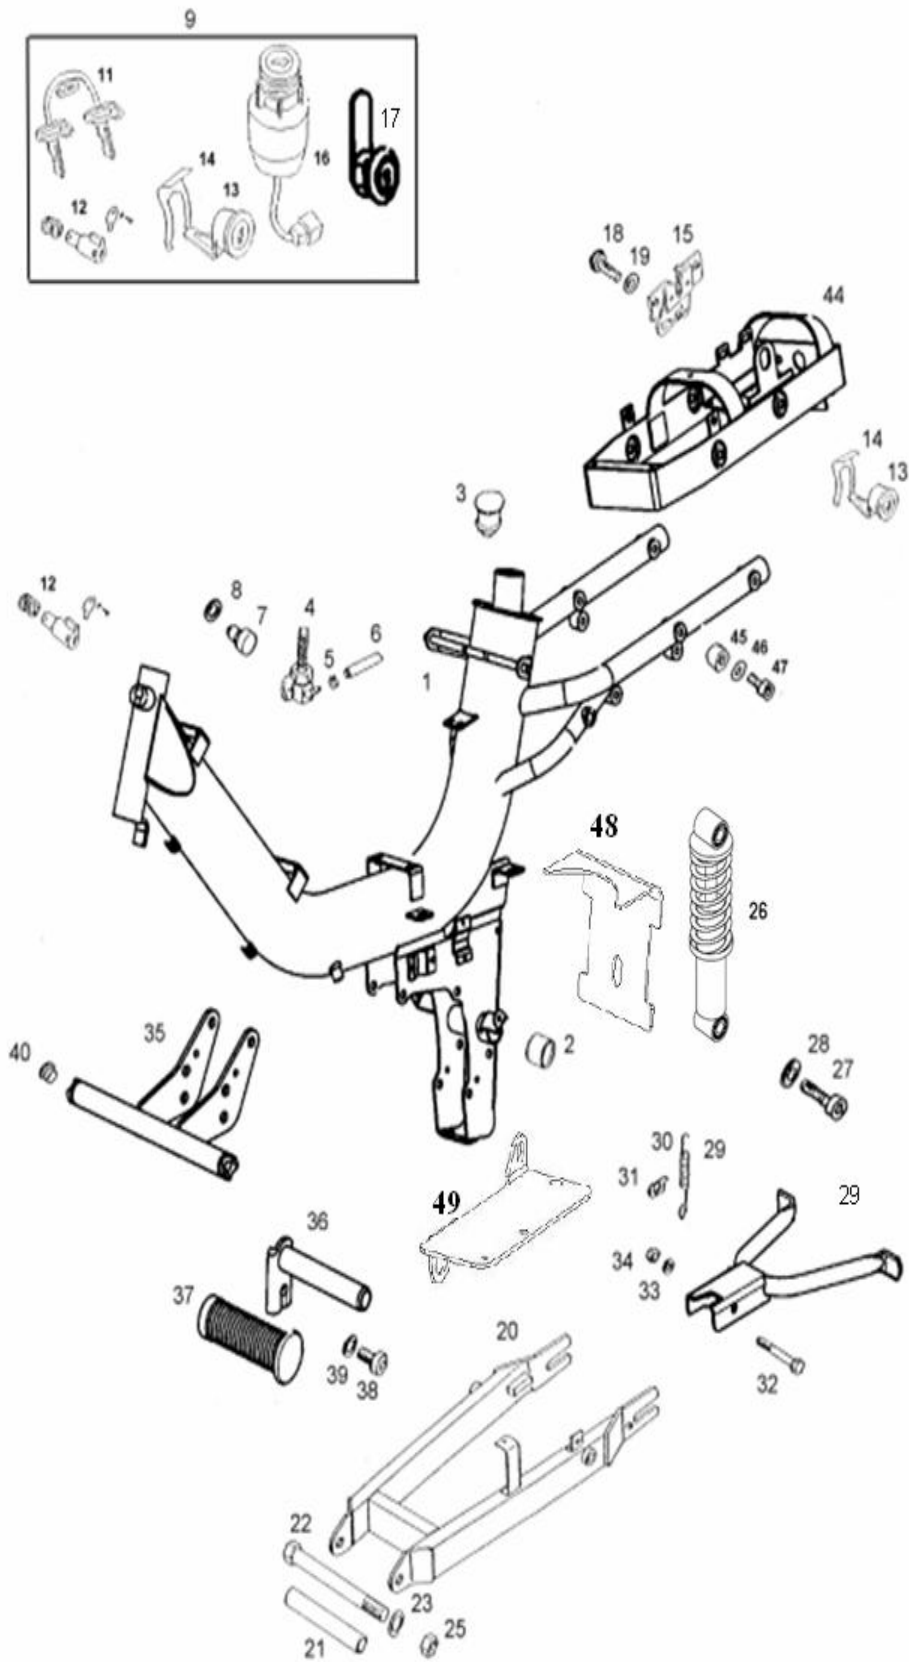

FRAME, REAR FORK, CENTRAL STAND

No.	*	Part No.	Denomination	A	B	C	D
1		242349LAK	FRAME PAINTED	1	1	1	1
2		209141	BEARING BUSH	2	2	2	2
3		213953	GAS CAP	1	1	1	1
4		233727	FUEL FEED TAP (LEFT SIDE)	1	1	1	1
5		224056	SPRING CLIP 8	4	4	4	4
6		044531	FUEL LINE (PER UNIT)	m	m	m	m
7		232549	RUBBER STRIP	1	1	1	1
8		232553	SEAL RING	1	1	1	1
9		236397	SET OF LOKS WITH PARTS 11-17	1	1	1	1
11		232891	KEY (STEERING LOCK)	1	1	1	1
12		233198	STERING LOCK WITH PART 11	1	1	1	1
13		232893	SEAT LOCK WITH PART 11	1	1	1	1
14		232894	LOCK PROTECTION SEAT	1	1	1	1
15		232895	SEAT LOCK	1	1	1	1
16		232896	IGNITION SWITCH WITH KEY	1	1	1	1
17		236494	SWITCH HOLDER	1	1	1	1
18		026706	SCREW M6X12	2	2	2	2
19		31509	WASHER	2	2	2	2
20		242071LAK	REAR FORK PAINTED	1	1	1	1
21		209144	DISTANCE TUBE	1	1	1	1
22		237123	REAR FORK AXLE	1	1	1	1
23		31935	WASHER	2	2	2	2
25		030051	NUT M12X1,25	2	2	2	2
26		232713	SHOCK ABSORBER	2	2	2	2
27		26699	SCREW M10X35 (ISO 7380)	4	4	4	4
28		31934	WASHER 10	6	6	6	6
29		237153S91	KICKSTAND	1	1	1	1
30		200609	KICKSTAND SPRING	1	1	1	1
31		209143	SPRING CARRIER	1	1	1	1
32		26041	SCREW M8X1X70	1	1	1	1
33		31933	WASHER 8	1	1	1	1
34		30049	NUT M8X1	1	1	1	1
35		242198S91	SUPPORT BRACKET PAINTED BLACK	1	1	1	.
36		217174	FOOTPEG KPL WITH PARTS 36-37	2	2	2	.
36		206109	FOOTREST PAINT BLACK	2	2	2	.
37		202881	FOOTREST RUBBER	2	2	2	.
38		26698	SCREW M10X25	2	2	2	.
39		31848	WASHER B10	2	2	2	.
40		232805	SUPPORT BRACKET CAP D20/D15	.	.	.	2
44		242178S91	SEAT SUPPORT PAINTED	1	1	1	1
45		232748	DISTANCE TUBE D12D8L6.5	6	6	6	6
46		31510	WASHER 8	4	4	4	4
47		026591	SCREW M8 X20	4	4	4	4
48		237222	PROTECTION PLATE	1	1	1	1
49		237224	WIRING PROTECTOR PLATE	1	1	1	1