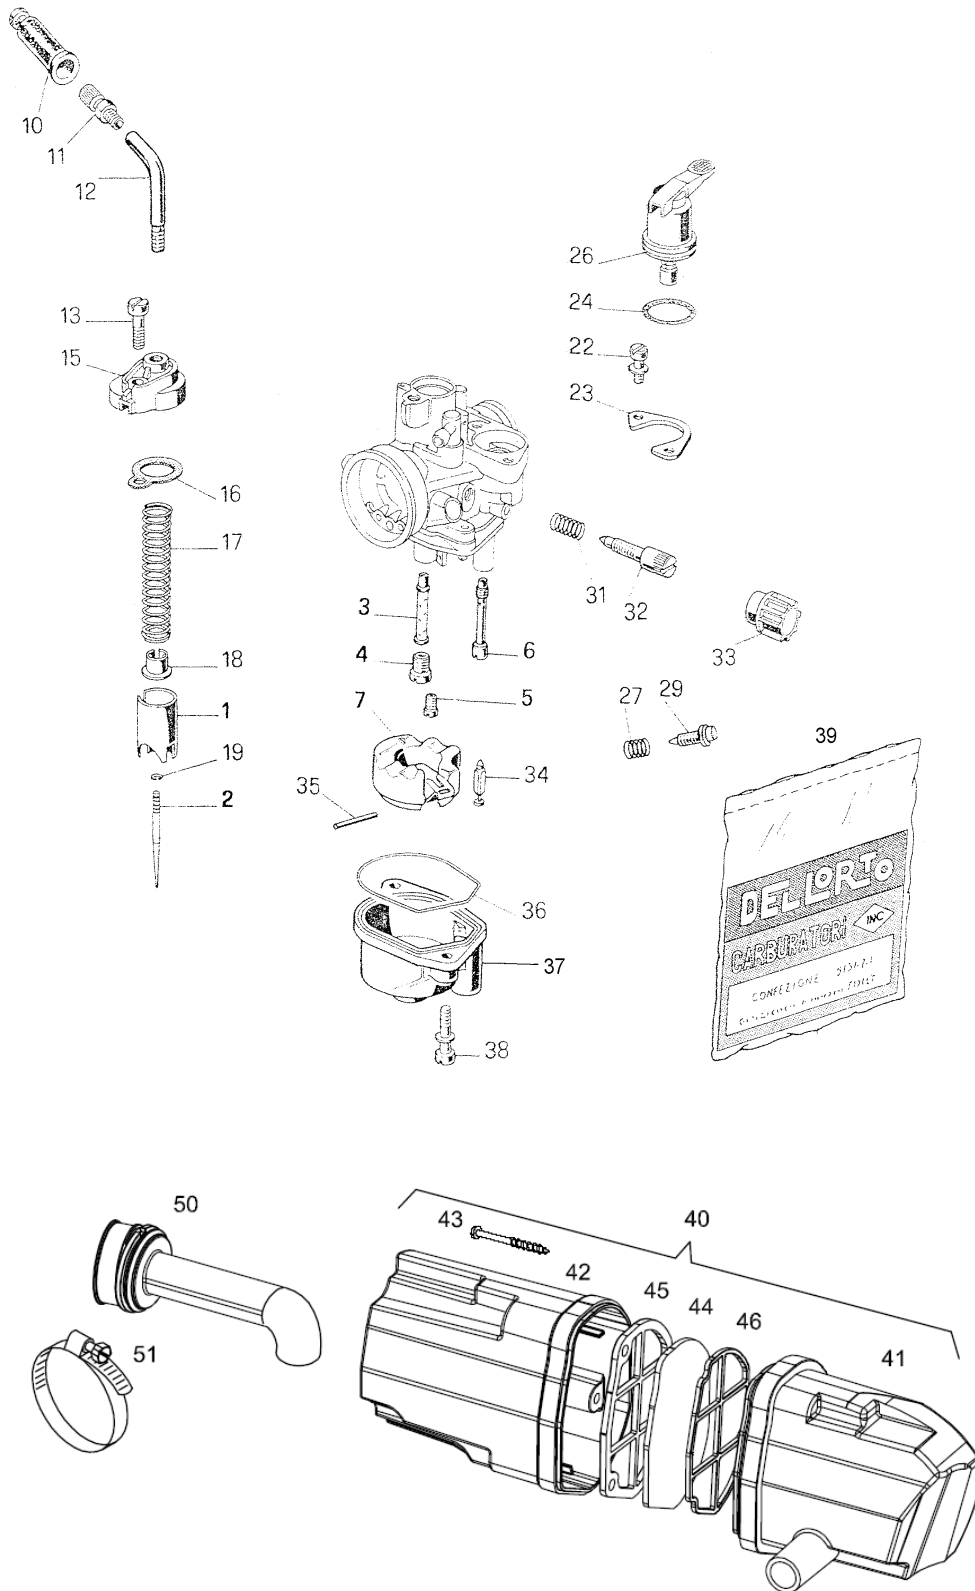

CARBURATOR, INTAKE SILENCER

No.	*	Part No.	Denomination	A	B	C	D
	1	233730	CARBURATOR DELL'ORTO PHVA 14 (with parts 1-38)	1	.	1	1
	1	233750	CARBURATOR DELL'ORTO PHVA 10 (with parts 1-38)	.	1	.	.
1	1	243103	THROTTLE VALVE 40	1	.	1	1
1	2	243161	THROTTLE VALVE 30	.	1	.	.
2		243104	NEEDLE A07	1	1	1	1
3		243106	JET 209 GA	1	1	1	1
4	1	243160	MAIN JET 55	1	.	1	1
4	2	243159	MAINJET 53	.	1	.	.
5		243222	Idle Jet 4mm Size 25	1	1	1	1
6		243162	Choke Jet Size 40	1	1	1	1
7		243149	FLOAT CPL (with parts 7,34,35)	1	1	1	1
12		243152	CABLE GUIDE TUBE CPL (with parts 10,11,12,13,15,16)	1	1	1	1
17		243120	THROTTLE VALVE SPRING	1	1	1	1
18		243121	NEEDLE HOLDER	1	1	1	1
19		243122	FLOAT CHAMBER	1	1	1	1
26		243151	CHOKE MECHANISM CPL (with parts 22,23,24,26)	1	1	1	1
29		243147	AIR CONTROL SCREW CPL (with parts 29,27)	1	1	1	1
32		243148	ADJUSTING SCREW CPL (with parts 31,32,33)	1	1	1	1
37		243150	FLOAT CHAMBER CPL (with parts 36,37)	1	1	1	1
38		243134	FLOAT CHAMBER SCREW	2	2	2	2
39		236460	GASKET SET (with parts 16,24,36)	.	.	.	.
40		233740	INTAKE SILENCER (with parts 41-46)	1	1	1	1
41		233744	REAR SILENCER COVER	1	1	1	1
42		233743	FRONT SILENCER COVER	1	1	1	1
43		233747	SCREW ST 4,8X60	3	3	3	3
44		233741	AIR FILTER	1	1	1	1
45		233745	FRONT FILTER SUPPORT	1	1	1	1
46		233746	REAR FILTER SUPPORT	1	1	1	1
50		233748	INTAKE PIPE	1	1	1	1
51		221584	CLAMP 32-50	2	2	2	2