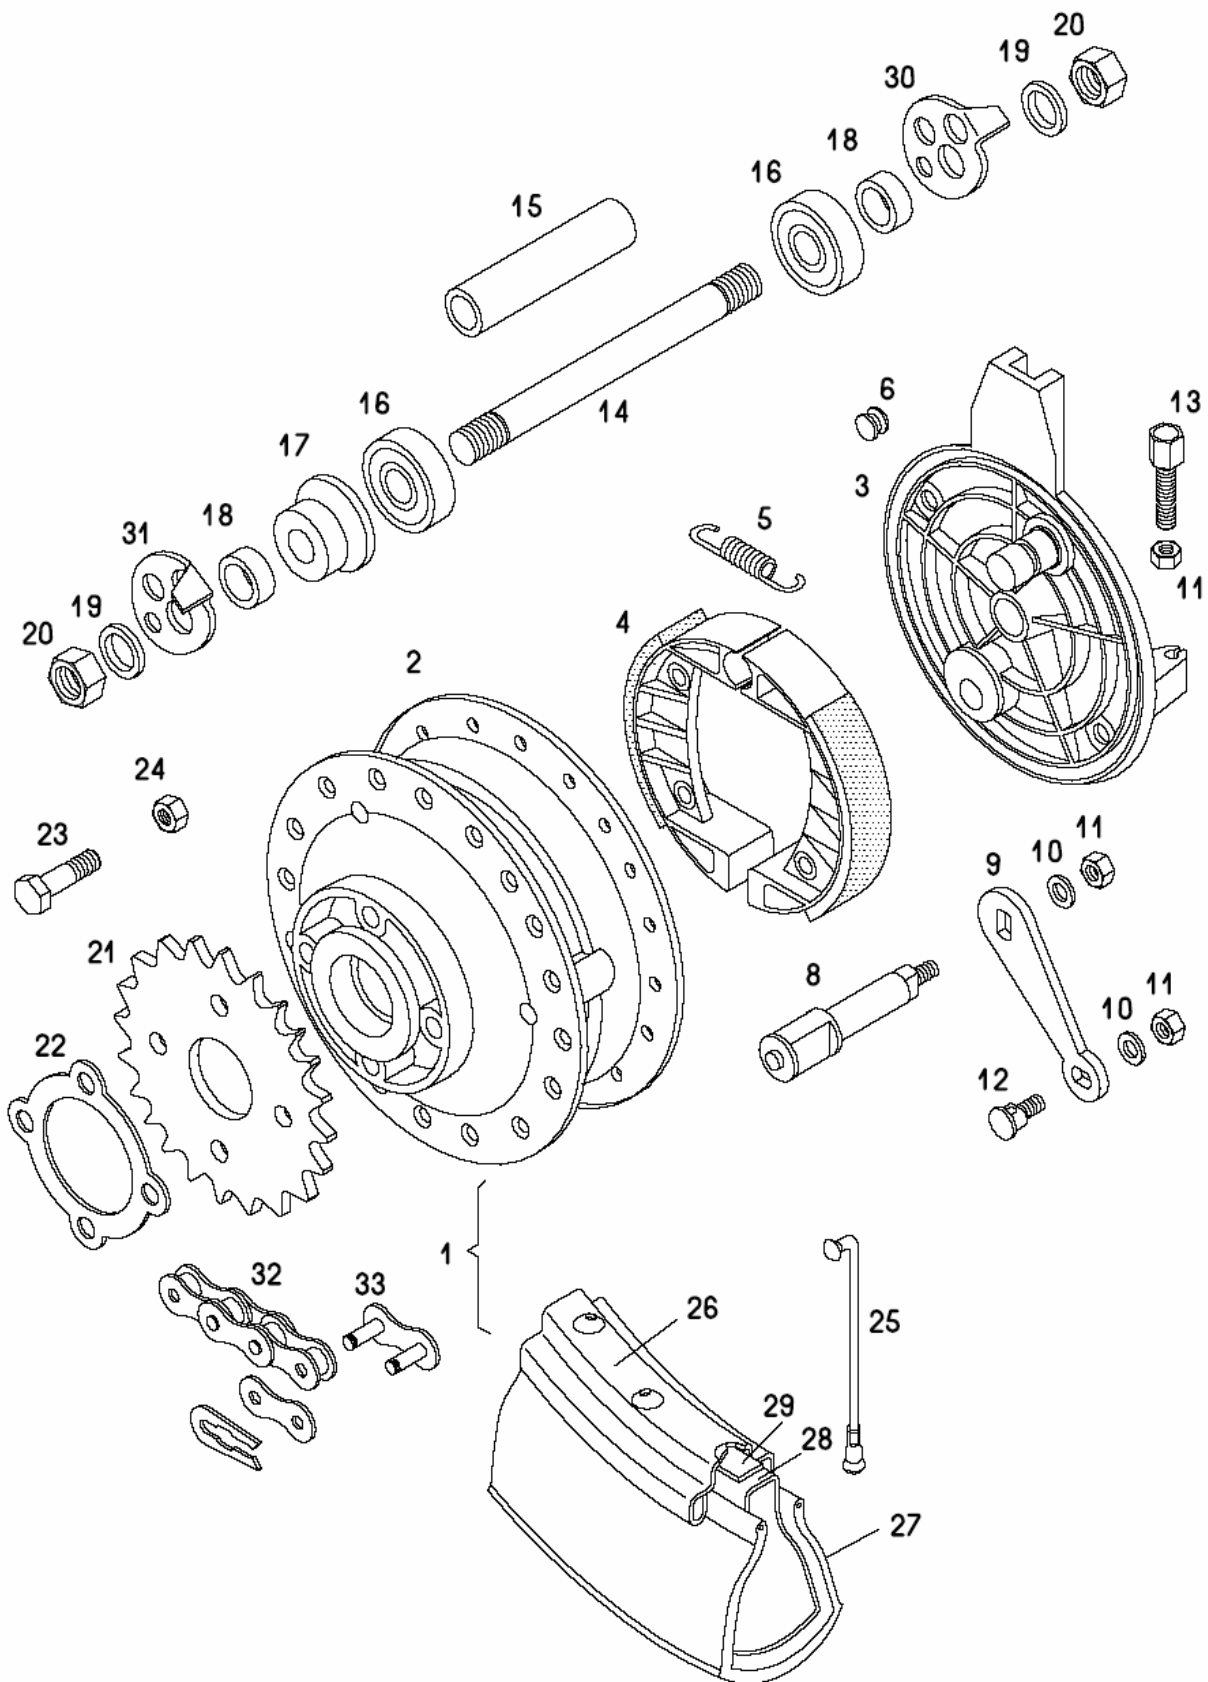

## REAR WHEEL

No.	*	Part No.	Denomination	A	B	C	D
			REAR WHEEL Z31 WITH PARTS 2-26 WITHOUT				
1		236395	PNEUM.	1	-	1	1
1		232928	REAR WHEEL HUBE -SILVER WITHOUT PNEUM.	-	1	-	-
2		232835	REAR HUB CPL. SILVER - NEW STY	1	-	1	1
3		233141	REAR BRAKE PLATE WITH PARTS( 3- 13)	1	1	1	1
4	Z	229740	BRAKE SHOES (PAIR)	pair	pair	pair	pair
4		230952	BRAKE SHOES (PAIR) - BERAL	pair	pair	pair	pair
5		229741	SPRING	2	2	2	2
6		227114	CONTROL STOPPER	2	2	2	2
8		230954	INSAIDE BUSH	1	1	1	1
9		229684	BRAKE LEVER	1	1	1	1
10		031509	WASHER 6	2	2	2	2
11		031075	NUT M6	2	2	2	2
12		222581	CABLE CLAMP BOLT	1	1	1	1
13		230439	REGULATE SCREW M6X20	1	1	1	1
14		230515	WHEEL AXLE	1	1	1	1
15		222569	DISTANCE TUBE	1	1	1	1
16		44225	BALL BEARING 12X32X10	2	2	2	2
17		222883	DISTANCE BUSH	1	1	1	1
18		230668	DISTANCE TUBE	2	2	2	2
19		227450	WASHER 11	1	1	1	1
20		209277	NUT	1	1	1	1
21		237013	CHAIN SPROCKET	1	-	1	1
21		232937	CHAIN SPROCKET	-	1	-	-
22		222583	SAFETY SPROCKET COVER	1	1	1	1
23		26305	SCREW M7X35	4	4	4	4
24		31076	NUT M7	4	4	4	4
25		233147	SPOKE WITH NIPPLE L 145	36	36	36	36
26		232734	REAR RIM 1.85X16 (REVIVAL)	1	1	1	1
27		232718	TYRE 3 1/4-16*54J-MC2	1	1	1	1
28		232762	INNER TUBE 3.00/3.25-16	1	1	1	1
29		44926	RIM TAPE 2 1/4-16	1	1	1	1
30		209212	CHAIN TENSION ADJUSTER RH	2	2	2	2
32		236383	CHAIN 104 ROLLERS WITH PART 33	1	-	1	1
32		232809	CHAIN 106 ROLLERS WITH PART 33	-	1	-	-
33		229189	CHAIN WASHER LINK	1	1	1	1