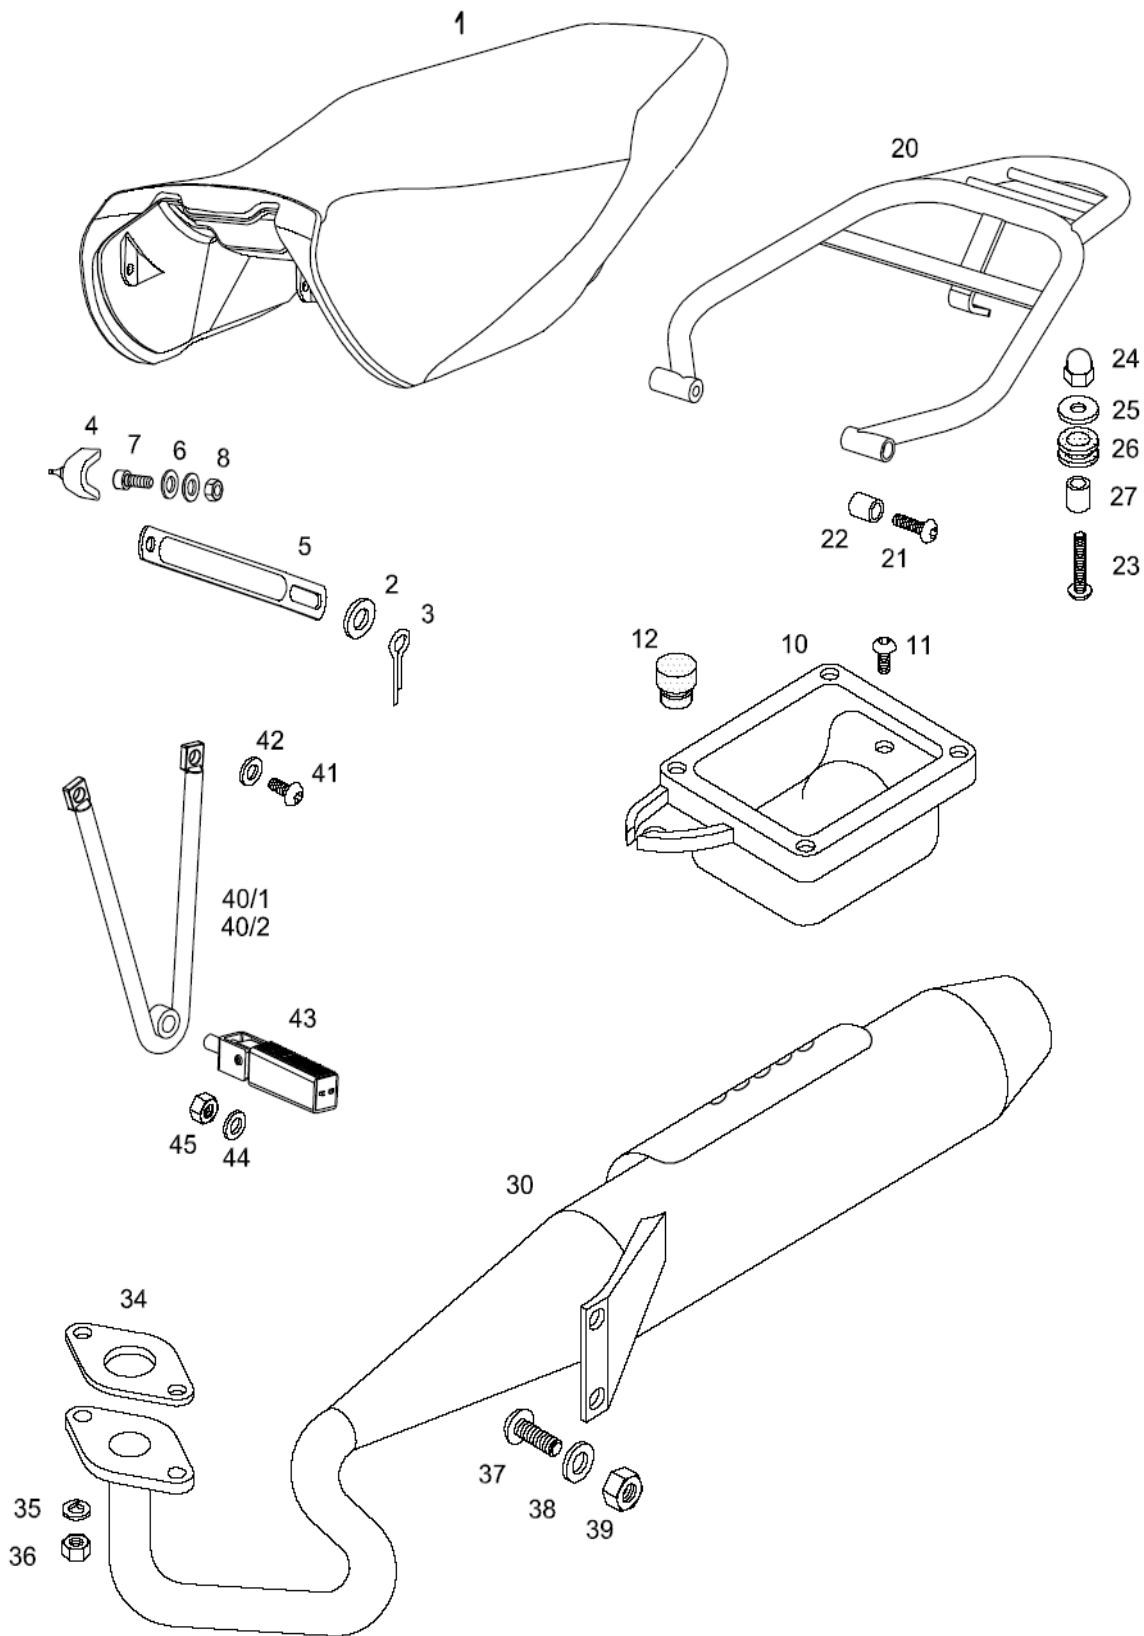

EXHAUST, SEAT

A26BBC STREETMATE 45Spare parts manuals

No.	*	Part No.	Denomination	A	B	C	D
1		236263	SEAT	1	1	1	1
2		031510	WASHER 8	2	2	2	2
3		034027	SPRING 2X12	2	2	2	2
4		236384	SEAT RUBBER	2	2	2	2
5		236396	LUGGAGE BOX	2	2	2	2
6		031933	SCREW M6X10 (ISO 7380)	6	6	6	6
7		026591	Screw M8x20	2	2	2	2
8		030049	NUT M8-SELFLOCKED	2	2	2	2
10		232735	TOOL TRAY (REVIVAL)	1	1	1	1
11		026705	SCREW	3	3	3	3
12		200516	RUBBER BUSH	4	4	4	4
20		242170C51	LUGGAGE CARRIER	1	1	1	1
21		026696	SCREW M6X50 (ISO 7380)	1	1	1	1
22		202723	DISTANCE BUSH	2	2	2	2
23		026692	SCREW M6X25 (ISO 7380)	1	1	1	1
24		031509	WASHER 6	1	1	1	1
25		031926	WASHER 8	1	1	1	1
26		223699	RUBBER TUBE	1	1	1	1
27		232747	DISTANCE TUBE	1	1	1	1
30	1	233724	EXHAUST A26-B	1	.	1	1
30	1	233725	EXHAUST A26-D	.	1	.	.
		242153S91	EXHAUST GUARD	1	1	1	1
		026705	SCREW	3	3	3	3
		031509	WASHER 6	2	2	2	2
34		227149	EXHAUST GASKET	1	1	1	1
35		031845	SPRING RING B6	2	2	2	2
36		030020	CAP NUT M6	2	2	2	2
37		026704	SCREW M8X20 (ISO 7380)	2	2	2	2
38		031933	WASHER 8	4	4	4	4
39		030041	NUT M8-SELFLOCKING	2	2	2	2
40	1	242148S91	FOOTREST SUPPORT -RIGHT	1	1	1	1
40	2	242149S91	FUTTREST SUPPORT -LEFT	1	1	1	1
41		026702	SCREW M8X14	4	4	4	4
42		031933	WASHER 8	4	4	4	4
43		236373	FOOTREST REAR- PAIR WITH PARTS 44,45	pair	pair	pair	pair
		236490	Footpeg set cpl.	2	2	2	2