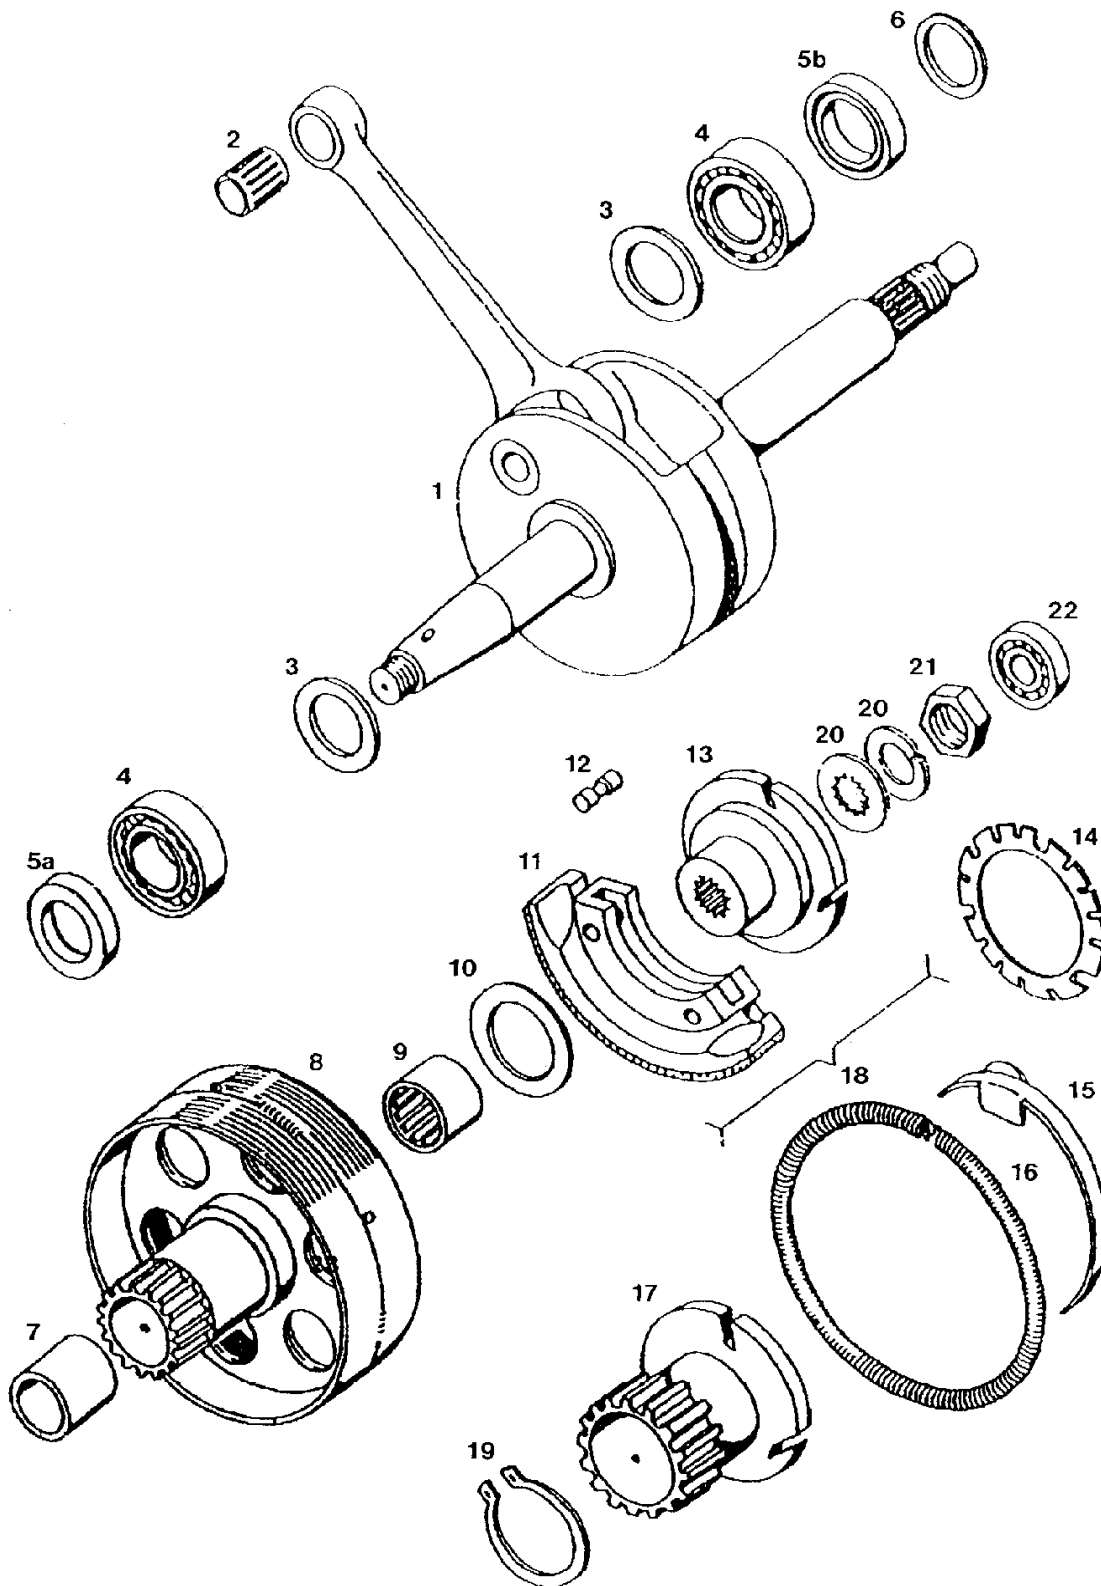

## CRANKSHAFT, CLUTCH

No.	*	Part No.	Denomination	A	B	C	D
1		223421	CRANKSHAFT - A35	1	1	1	1
2		035548	NEEDLE BEARING 12X15X15	1	1	1	1
3	P	212957	SHIM 0,10MM	1	1	1	1
3	P	212958	SHIM 0,15MM	1	1	1	1
3	P	212959	SHIM 0,20MM	2	2	2	2
4		035070	BALL BEARING 6203 C3	2	2	2	2
5		036555	SEAL RING A17X35X7	2	2	2	2
6		223468	THRUST WASHER 14X20X2	1	1	1	1
7		223470	BEARING BUSH	1	1	1	1
8		223423	GEAR WITH DRUM CPL. - A35	1	1	1	1
9		035554	ROLLER CLUTCH	1	1	1	1
10		209073	SHIM 0,30MM	1	1	1	1
10	P	209119	SHIM 0,50MM	1	1	1	1
11	1	223432	CLUTCH SEGMENT 1ST. GEAR	3	3	3	3
11	2	223562	CLUTCH SEGMENT 2ND. GEAR	3	3	3	3
12		223434	CLUTCH PIN	6	6	6	6
13		223429	CLUTCH HUB 1ST. GEAR	1	1	1	1
14		209002	SPRING PLATE	1	1	1	1
15		209039	BRAKE STRIP	6	6	6	6
16	1	209013	CLUTCH SPRING	1	1	1	1
16	2	223769	CLUTCH SPRING	1	1	1	1
17		223435	DRIVE GEAR (2.ND GEAR)	1	1	1	1
18		223436	CLUTCH CPL. 2.ND GEAR (REV	1	1	1	1
18		227849	CLUTCH CPL. 1ST. GEAR (REV	1	1	1	1
19		032083	CIRCLIP	1	1	1	1
20	Z	031848	SPRING RING B10	1	1	1	1
20		031978	THRUST WASHER B10	1	1	1	1
21		215487	NUT M10X1	1	1	1	1
22		035202	BALL BEARING 608	1	1	1	1
		227459	CONNECTING ROD CPL. (12MM)	.	.	.	.