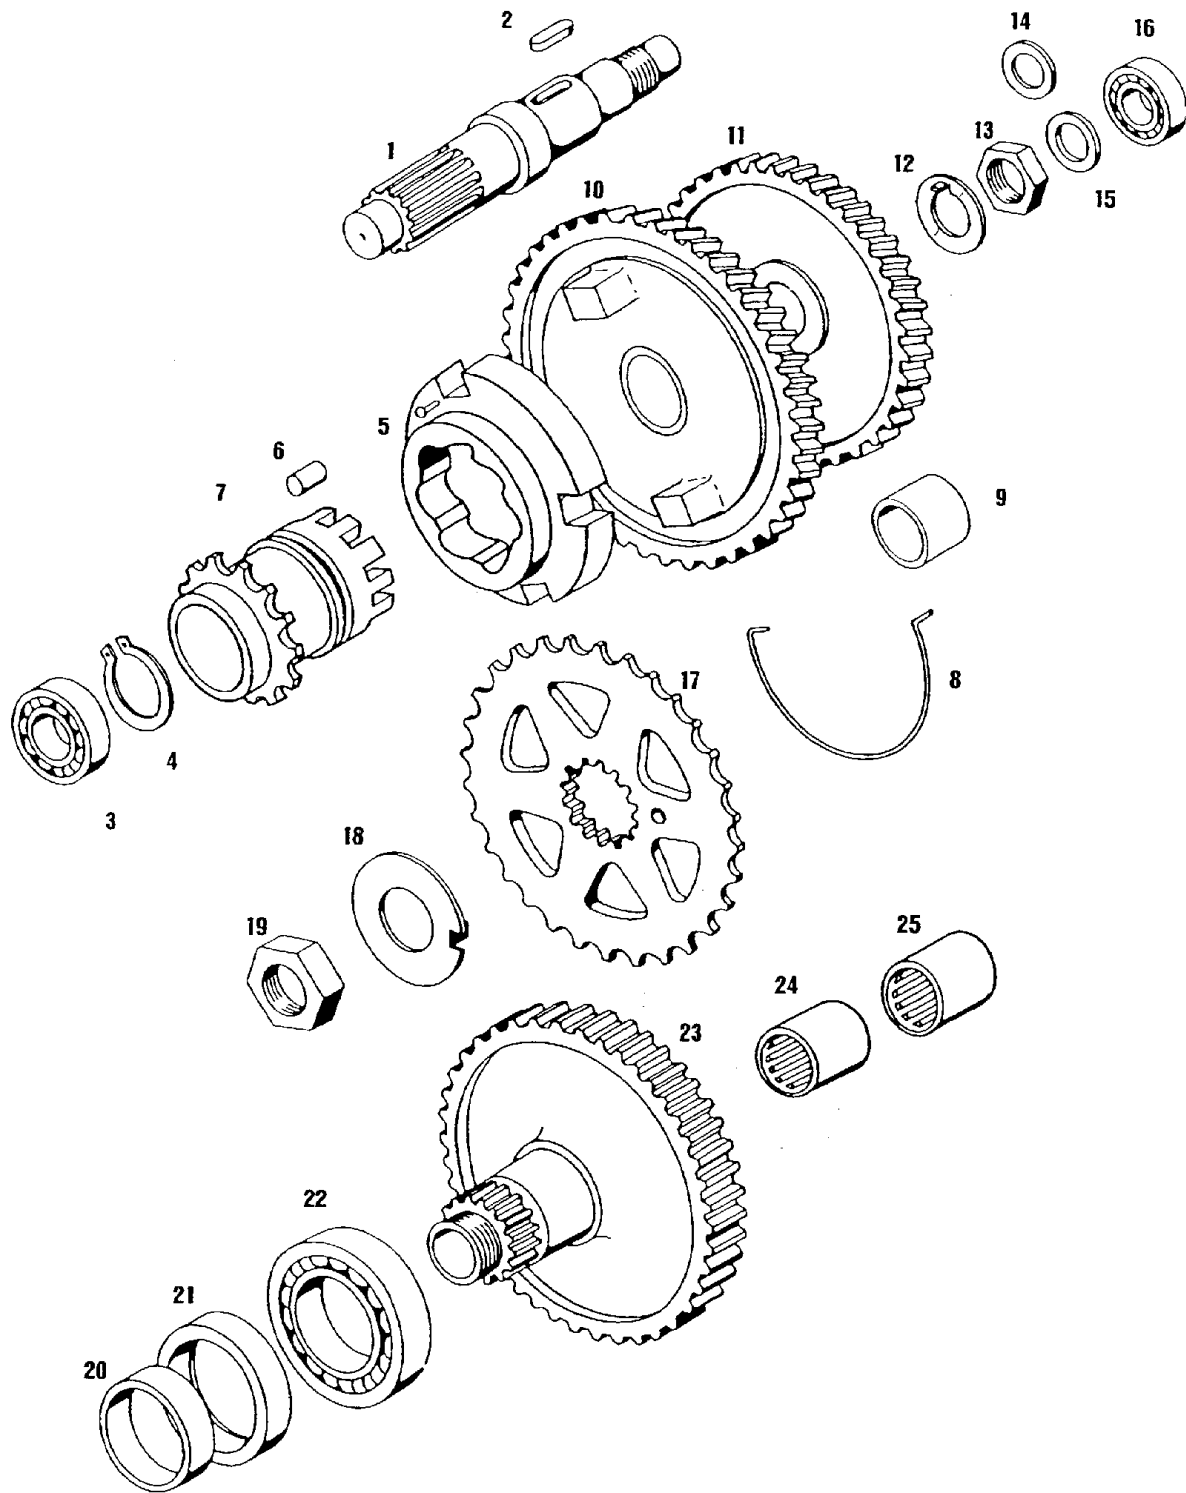

COUNTERSHAFT, MAINSHAFT

A26BBC STREETMATE 45Spare parts manuals

No.	*	Part No.	Denomination	A	B	C	D
1		223458	COUNTERSHAFT	1	1	1	1
2		044835	WOODRUFF KEY 5X5X12	1	1	1	1
3		035072	BALL BEARING 6201	1	1	1	1
4		032077	CIRCLIP	1	1	1	1
5		223463	CAGE	1	1	1	1
6		209063	ROLLER D5X8	8	8	8	8
7		222209	CAGE	1	1	1	1
8		223121	COUNTERSHAFT SPRING	1	1	1	1
9		035600	BEARING BUSH	1	1	1	1
10		227194	1ST. SPEED GEAR - A35	1	1	1	1
11		223461	2ND. SPEED GEAR - A35	1	1	1	1
12		209062	PROTECTIVE WASHER	1	1	1	1
13		200141	NUT M14X1	1	1	1	1
14		223469	THRUST WASHER 2,0MM	1	1	1	1
15	P	209075	SHIM 0,20MM	1	1	1	1
15	P	209076	SHIM 0,50MM	1	1	1	1
16		035031	BALL BEARING 6000	1	1	1	1
17		209078	FRONT SPROCKET Z=26	1	1	1	1
18		209079	PROTECTIVE WASHER	1	1	1	1
19		209080	NUT M22X1	1	1	1	1
20		209077	DISTANCE BUSH	1	1	1	1
21		036620	SEALING RING A35X47X7	1	1	1	1
22		035037	BALL BEARING 6006	1	1	1	1
23		223456	DRIVE SHAFT CPL. - KICK	1	1	1	1
24		035502	NEEDLE BEARING SCE 109P	1	1	1	1
25		035503	NEEDLE BEARING SCE 108	1	1	1	1
30		033006	O RING	1	1	1	1
31		033007	O RING	1	1	1	1