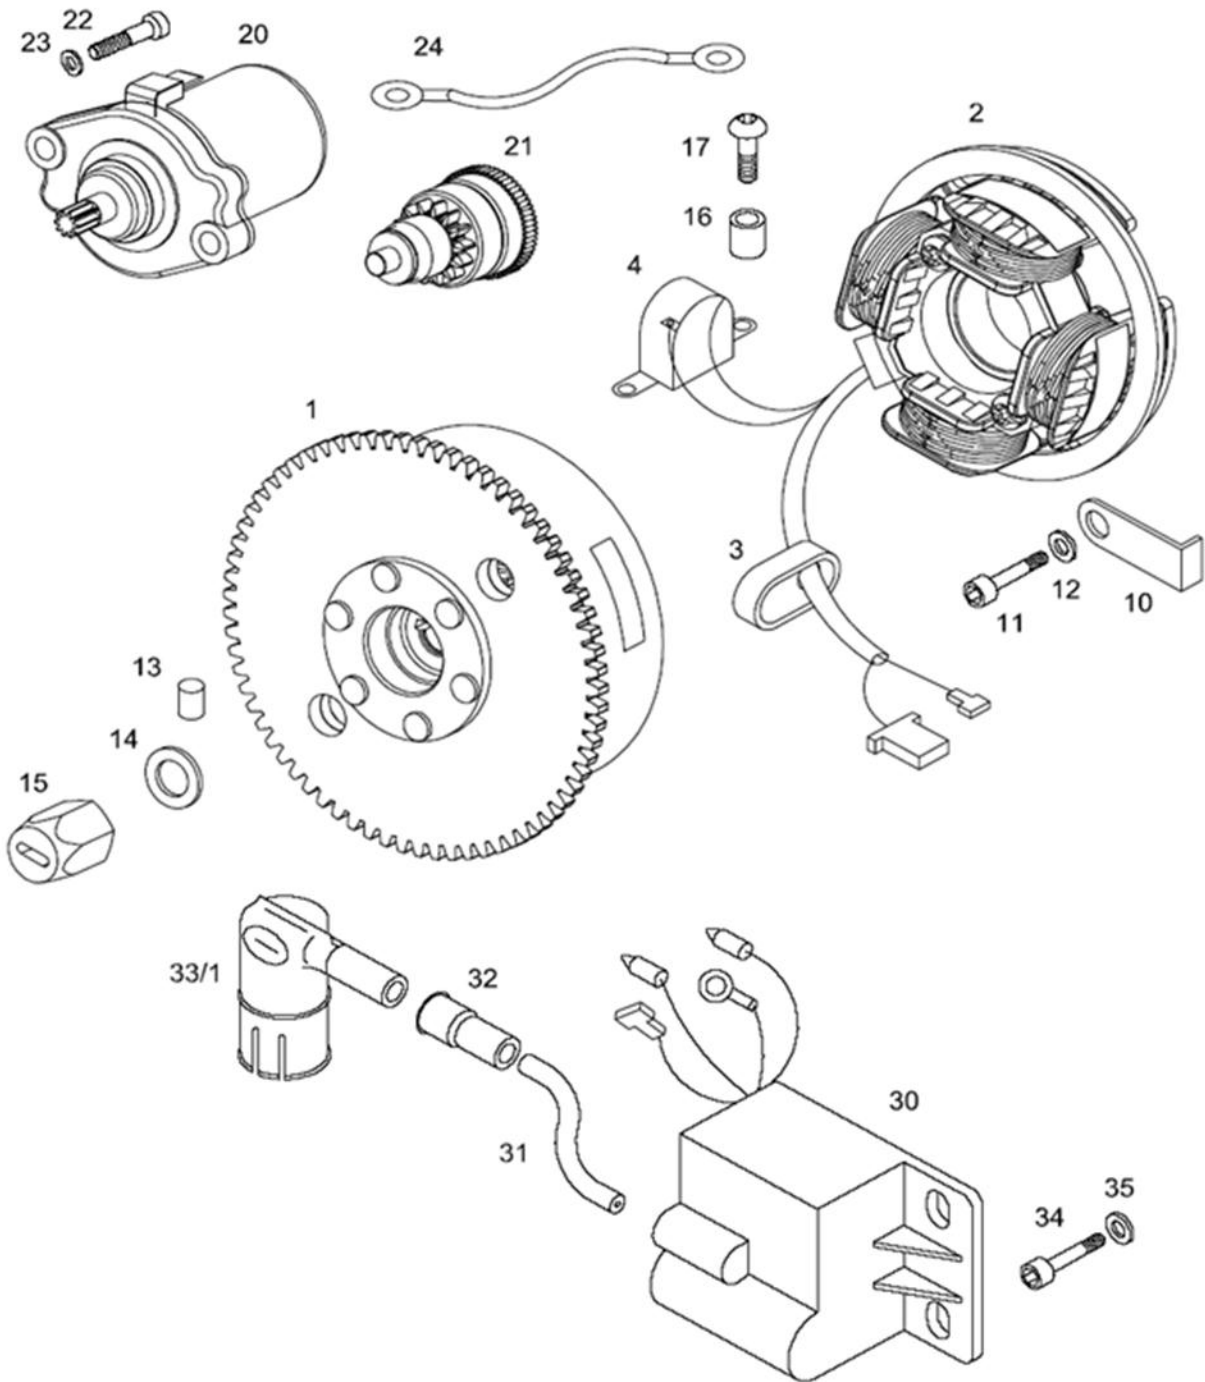

MAGNETO ASSEMBLY, ELECTRIC STARTER

No.	*	Part No.	Denomination	A	B	C	D
		233720	MAGNETO ASSEMBLY CPL. (with parts 1- 4)	1	1	1	1
1		243101	FLYWHEEL	1	1	1	1
2		243100	BASE PLATE CPL.	1	1	1	1
3		224196	RUBBER INSERT PIECE	1	1	1	1
4		243102	PICK UP	1	1	1	1
10		230916	CLIP	1	1	1	1
11		026657	ALLEN SCREW M5x15	2	2	2	2
		291346	LOCTITE 243	.	.	.	.
12		031508	WASHER M5	2	2	2	2
13		200048	ROLLER D3x4	1	1	1	1
14		229918	WASHER d10,4 D 17,5 s 1,2	1	1	1	1
15		230813	OIL PUMP NUT M10x1	1	1	1	1
16		233719	DISTANCE TUBE	2	2	2	2
17		236389	SCREW FOR PICK UP	2	2	2	2
20		237133	ELECTRICAL STARTER 12v 170w	1	1	1	1
21		237134	STARTER GEAR	1	1	1	1
22		026707	SCREW M6x20	2	2	2	2
23		031845	WASHER M6	2	2	2	2
24		232967	GROUND WIRE	1	1	1	1
30		233729	ELECTRONIC	1	1	1	1
31		044528	SPARK PLUG CABLE (430mm)	m	m	m	m
32		210175	RUBBER PROTECTOR	1	1	1	1
33		206116	SPARK PLUG CAP	1	1	1	1
34		026701	SCREW M5x12 (ISO 7380)	2	2	2	2
35		031508	WASHER M5	2	2	2	2