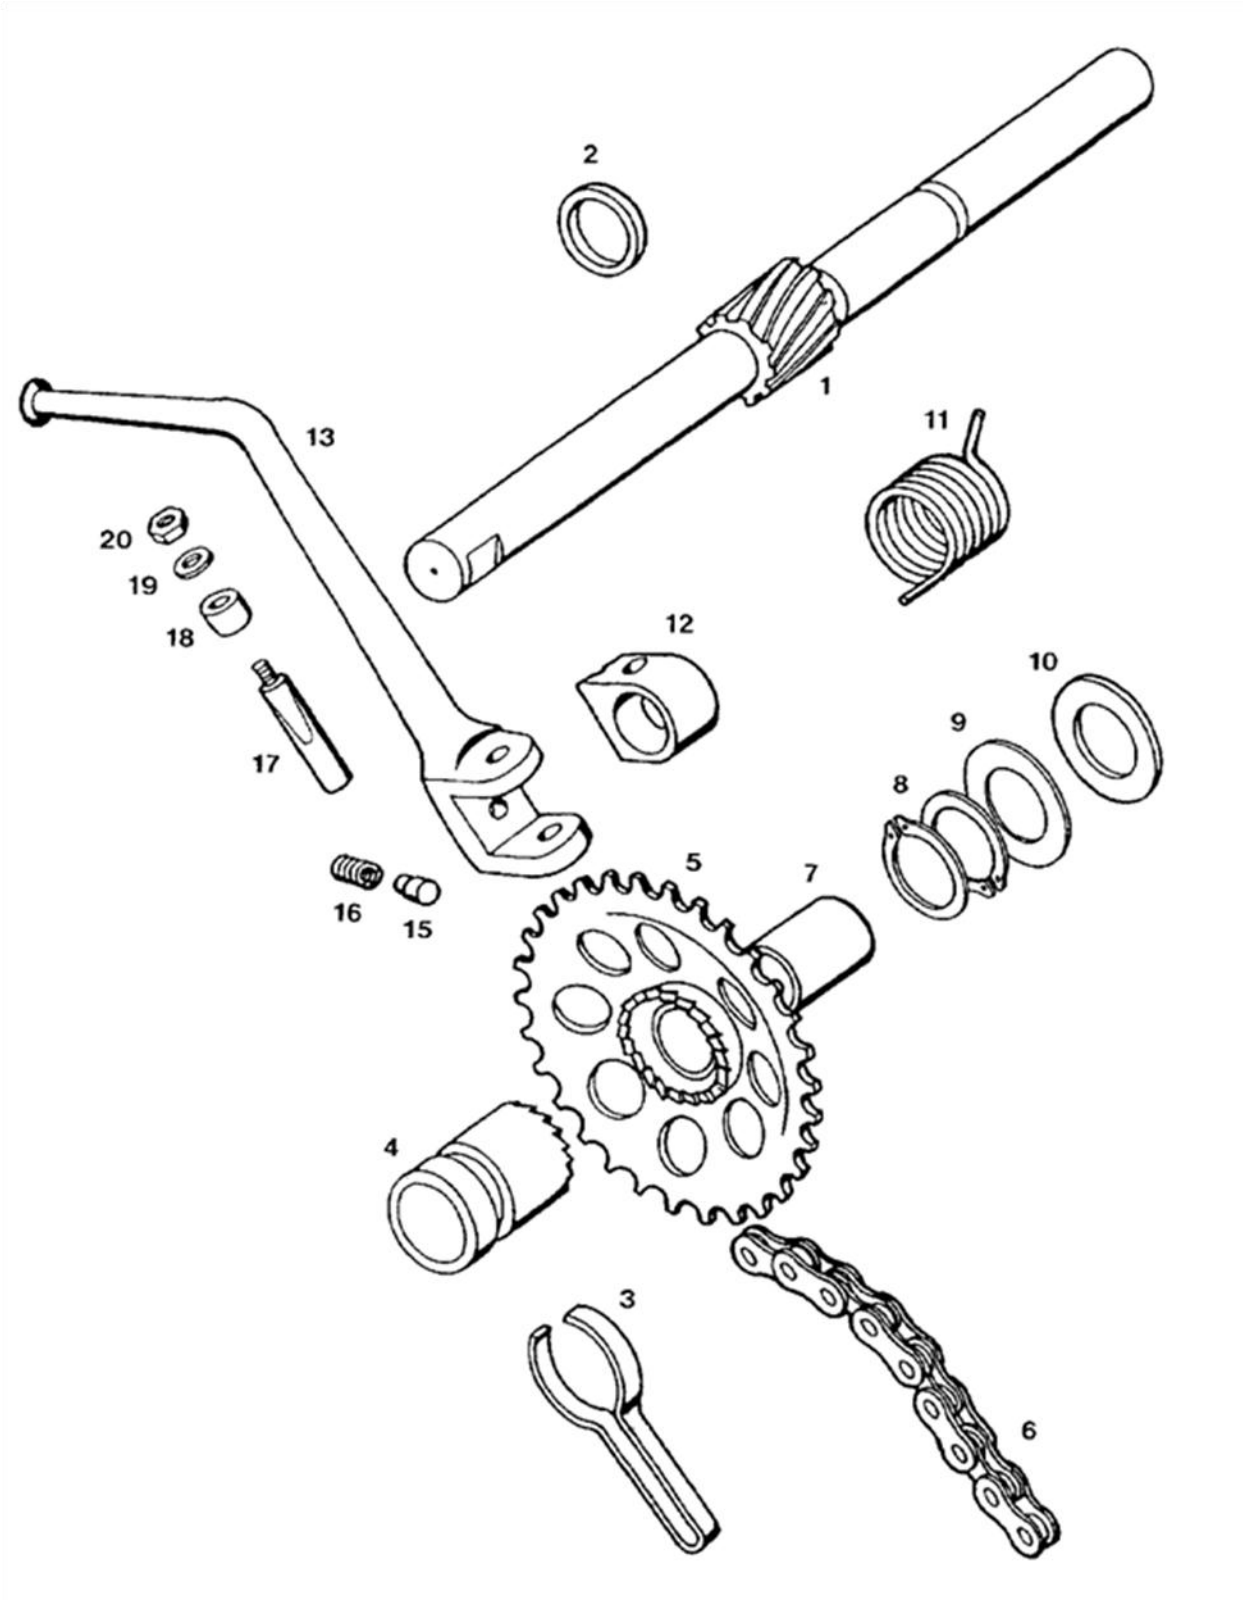

STARTER MECHANISM- Kick

A26BBC STREETMATE 45Spare parts manuals

No.	*	Part No.	Denomination	A	B	C
1		223447	STARTER SHAFT	1	1	1
2		205702	THRUST WASHER	1	1	1
3		209048	BRAKE SPRING	1	1	1
4		209047	CLAW COLLAR	1	1	1
5		217584	CHAIN SPROCKET Z=25	1	1	1
6		217582	CHAIN (32 ROLLERS)	1	1	1
7		223448	DISTANCE BUSH	1	1	1
8		032073	STARTERSHAFT RING 16	2	2	2
9		206391	SHIM 0,50MM	1	1	1
10	P	209087	SHIM 0,02MM	3	3	3
10	P	200175	SHIM 0,50MM	1	1	1
		237189	KICK START LEVER CPL. (with parts 11 to 20)	1	1	1
11		223473	KICK START RETURN SPRING	1	1	1
12		221406	HUB	1	1	1
13		221405	KICK START LEVER	1	1	1
15		260216	THRUST BOLT	1	1	1
16		260217	KICKSTART SPRING	1	1	1
17		202726	KICKSTART PIN	1	1	1
18		202723	DISTANCE BUSH	1	1	1
19		202727	WASHER 7,4X14X2	1	1	1
20		031076	NUT M7	1	1	1