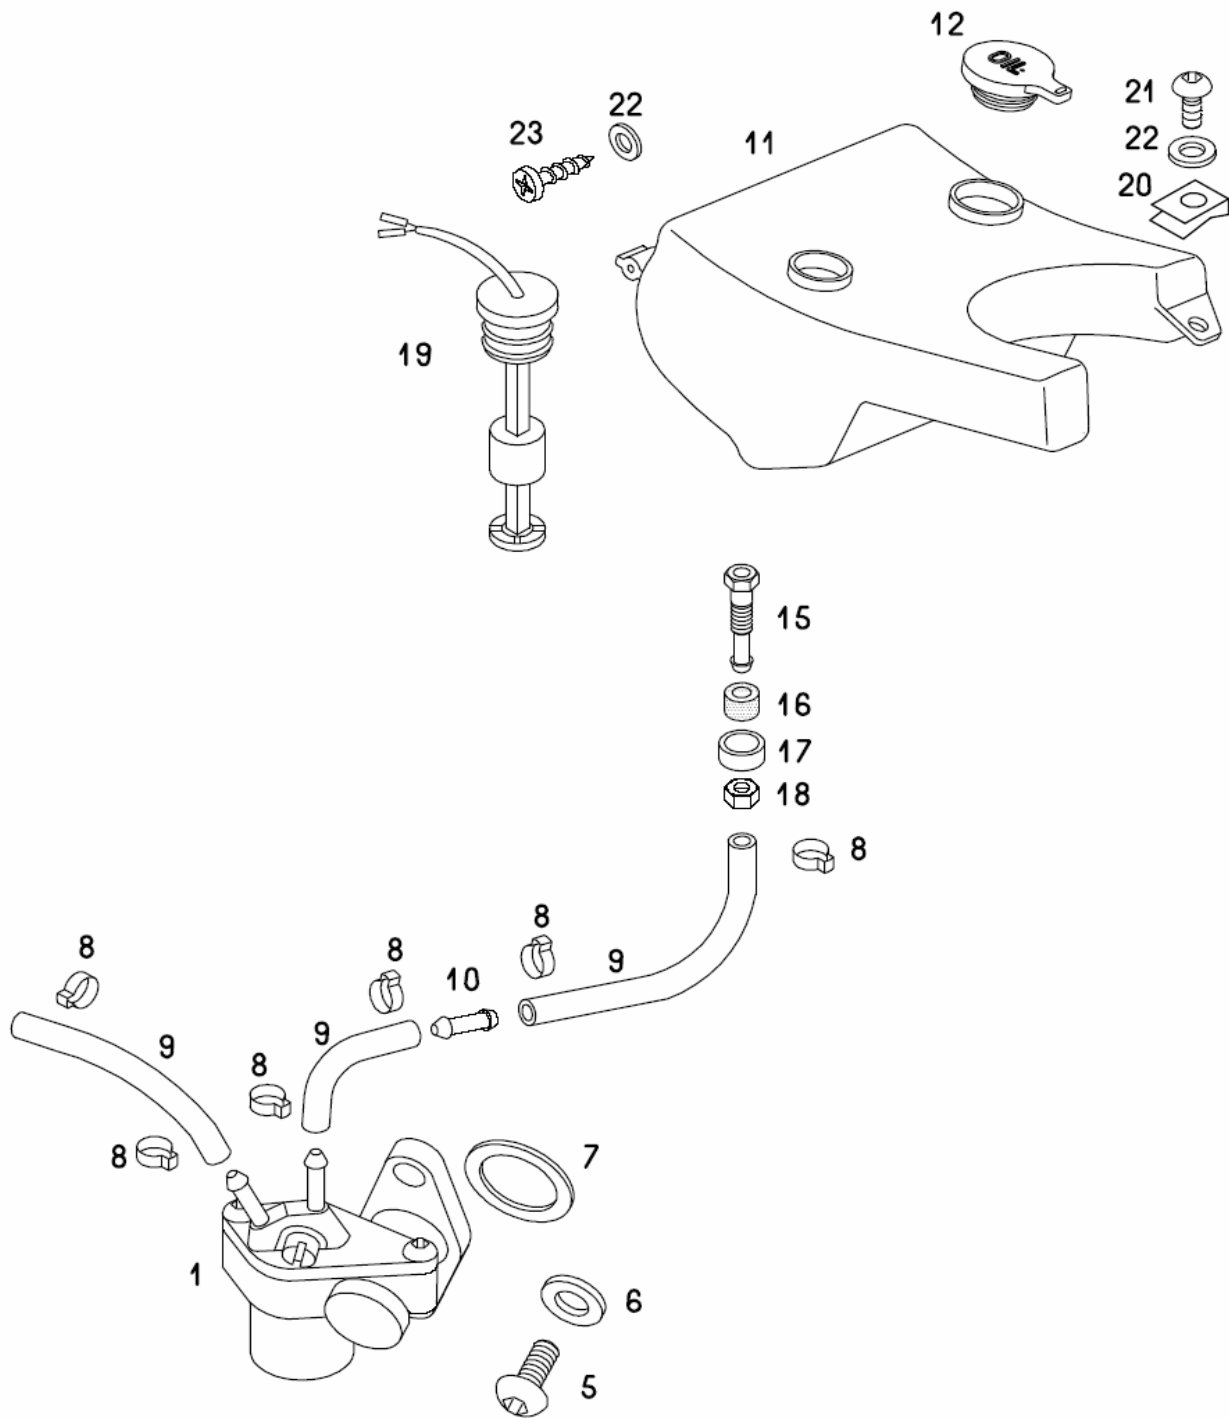

OIL PUMP, OIL TANK

A26BBC STREETMATE 45Spare parts manuals

No.	*	Part No.	Denomination	A	B	C	D
1		236513	OIL PUMP CPL. - WITHOUT CONNECTION	1	1	1	1
5		026697	SCREW M5X16	2	2	2	2
6		031867	LOCK WASHER B5	2	2	2	2
7	P	227393	WASHER D20XD24X0,5	1	1	1	1
8		217313	FERRULE	3	3	3	3
9		044472	OIL LINE (PER UNIT) 320MM	m	m	m	m
10		233116	OIL LINE	1	1	1	1
11		236268	OIL TANK	1	1	1	1
12		236277	OIL TANK CAP	1	1	1	1
15		217319	BANJO	1	1	1	1
16		227499	RUBBER GASKET	1	1	1	1
17		227498	SEALING DISC	1	1	1	1
18		031075	NUT M6	1	1	1	1
19		236269	OIL LEVEL SENSOR	1	1	1	1
20		226285	NUT M6	1	1	1	1
21		026697	SCREW M5X16	1	1	1	1
22		031922	WASHER 5	3	3	3	3
23		044419	SCREW ST 4,2X16	2	2	2	2