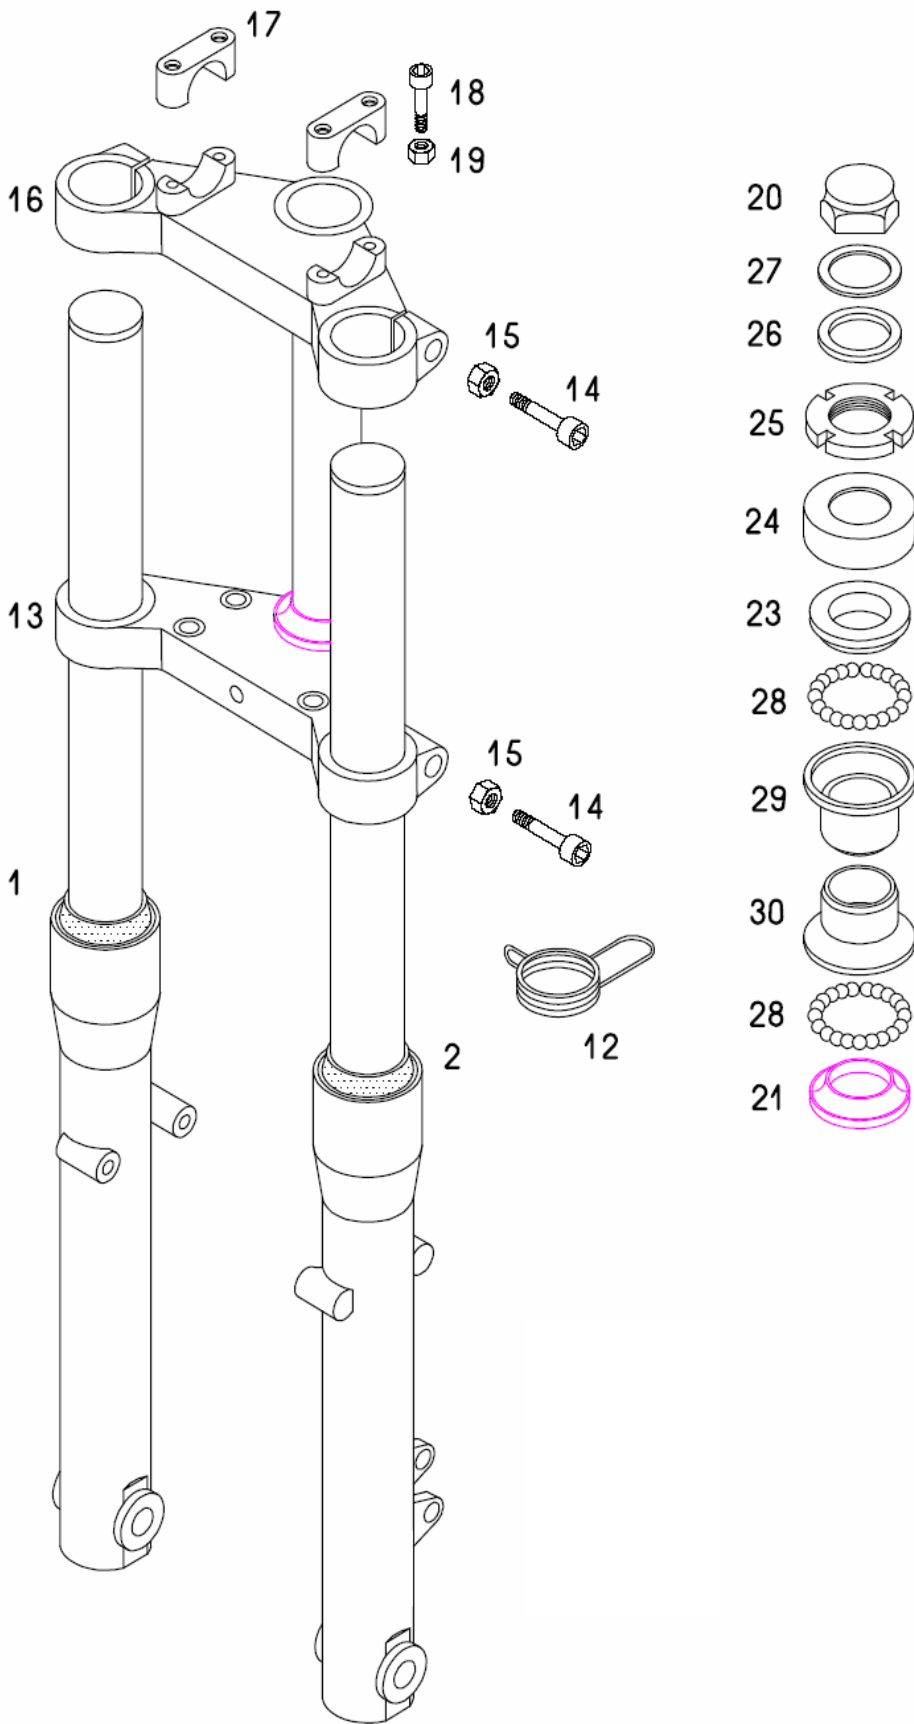

FRONT FORK

GROUP 13			GRIPS, CABLES				
No.	*	Part No.	Denomination	A	B	C	D
		232792	FRONT FORK (with parts from 1 to 21)	1	1	1	1
1	L	232901	FORK BUTTOM RH	1	1	1	1
2	L	232902	FORK BUTTOM LH	1	1	1	1
		232906	SUPPORTING FORK TUBE CPL.	1	1	1	1
12		232968	CABLE SUPPORT	2	2	2	2
13	L	232907	FORK LUG	1	1	1	1
14		026683	SCREW M8X45	4	4	4	4
15		031077	NUT M8	4	4	4	4
16	L	232908	UPPER YOKE	1	1	1	1
17	L	232909	HANDLEBAR CARRIER	2	2	2	2
18		026646	SCREW M6X45	4	4	4	4
19		031075	NUT M6	4	4	4	4
20		219349	CROWN NUT	1	1	1	1
21		200714	STEERING BEARING CONE	1	1	1	1
-		230741	BEARING SET (with parts 21-30)	1	1	1	1
23		200714	STEERING BEARING CONE	1	1	1	1
24		200715	COVER (BRIGHT)	1	1	1	1
25		200717	GROOVED NUT	1	1	1	1
26	P	222848	WASHER (S= 2MM)	1	1	1	1
27		206701	WASHER (S= 0,7MM)	1	1	1	1
28		044535	BALL BEARING 5	42	42	42	42
29		223155	STEERING BEARING CUP (TOP)	1	1	1	1
30		223157	STEERING BEARING CUP (BOTTOM)	1	1	1	1
		227121	FRONT REFLECTOR			2	2