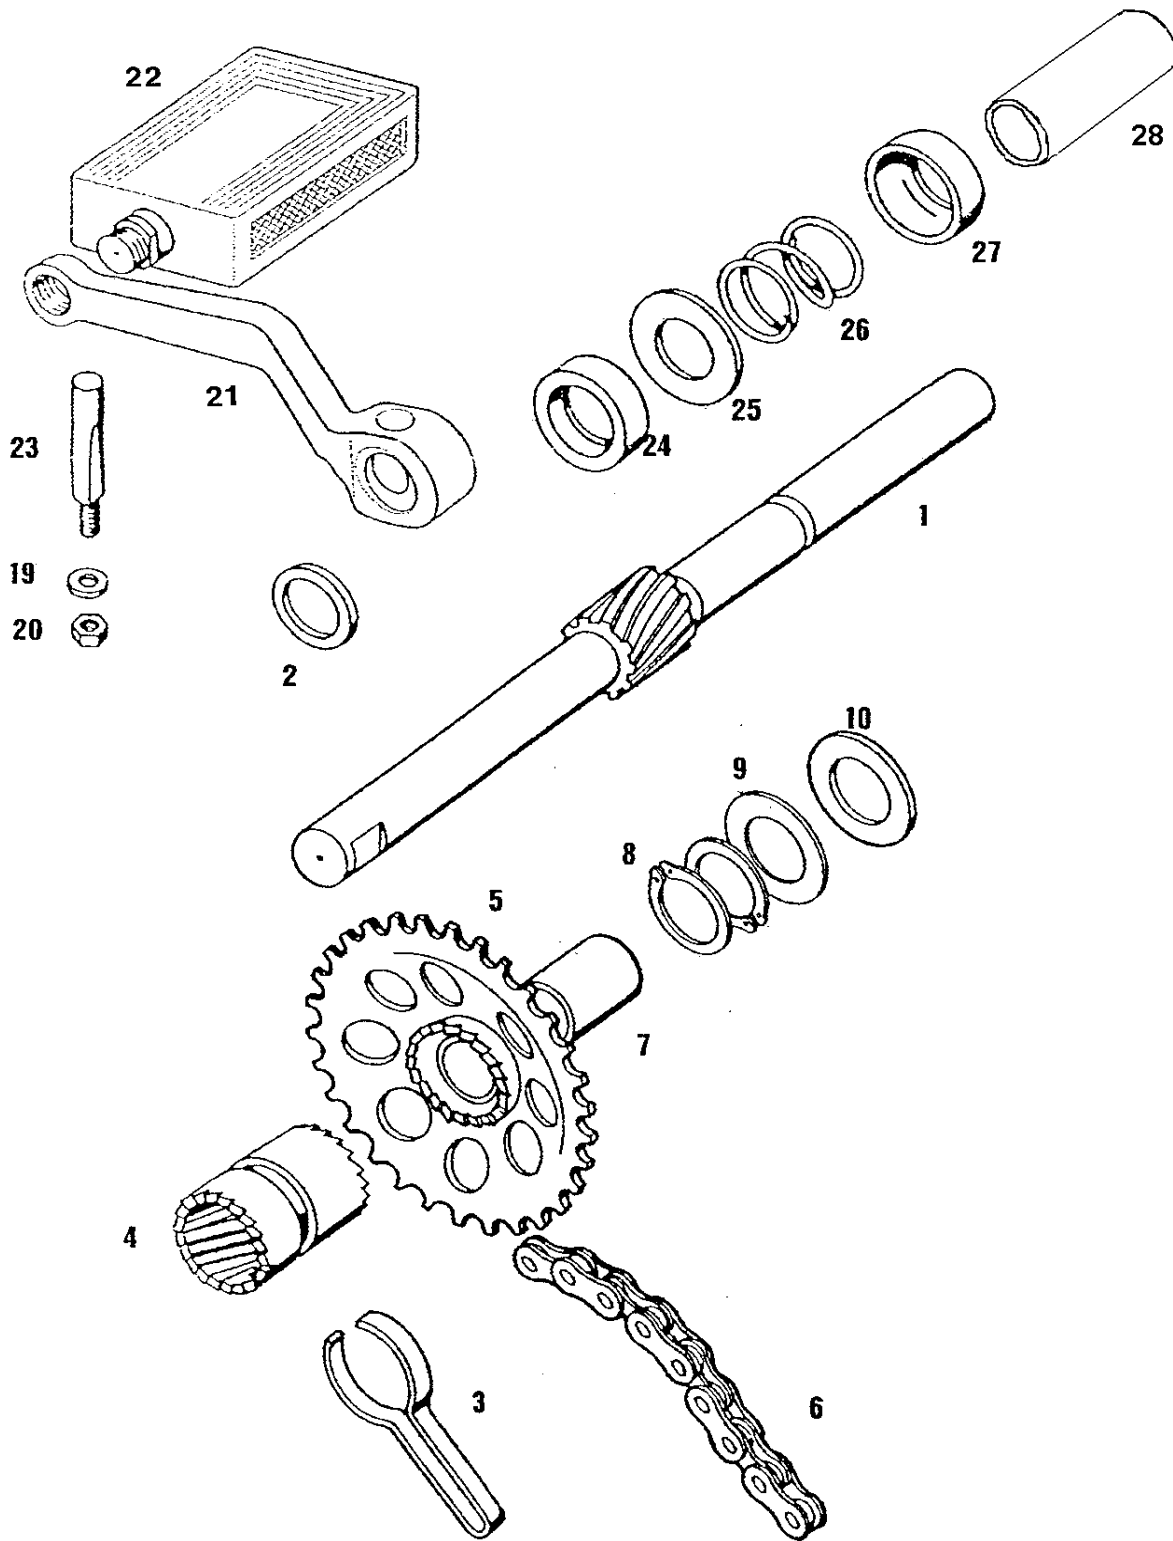

STARTER MECHANISM- Pedal

A26BBC STREETMATE 45Spare parts manuals

No.	*	Part No.	Denomination	D
1		237269	STARTER SHAFT-pedal	1
2		205702	THRUST WASHER	1
3		209048	BRAKE SPRING	1
4		209047	CLAW COLLAR	1
5		217584	CHAIN SPROCKET Z=25	1
6		217582	CHAIN (32 ROLLERS)	1
7		223448	DISTANCE BUSH	1
8		032073	STARTERSHAFT RING 16	2
9		206391	SHIM 0,50MM	1
10	P	209087	SHIM 0,02MM	3
10	P	200175	SHIM 0,50MM	1
19		200185	WASHER 7,4X14X2	2
20		031076	NUT M7	2
21		230291	PEDAL ARMS-par,black	1
22		222655	PEDAL-par	1
23		206714	PIN	2
24		200266	SEAL RING	1
25		209224	THRUST WASHER 1,0 mm	1
26		209099	SPRING	1
27		209096	CUP-bright	1
28		237318	DISTANCE TUBE	1