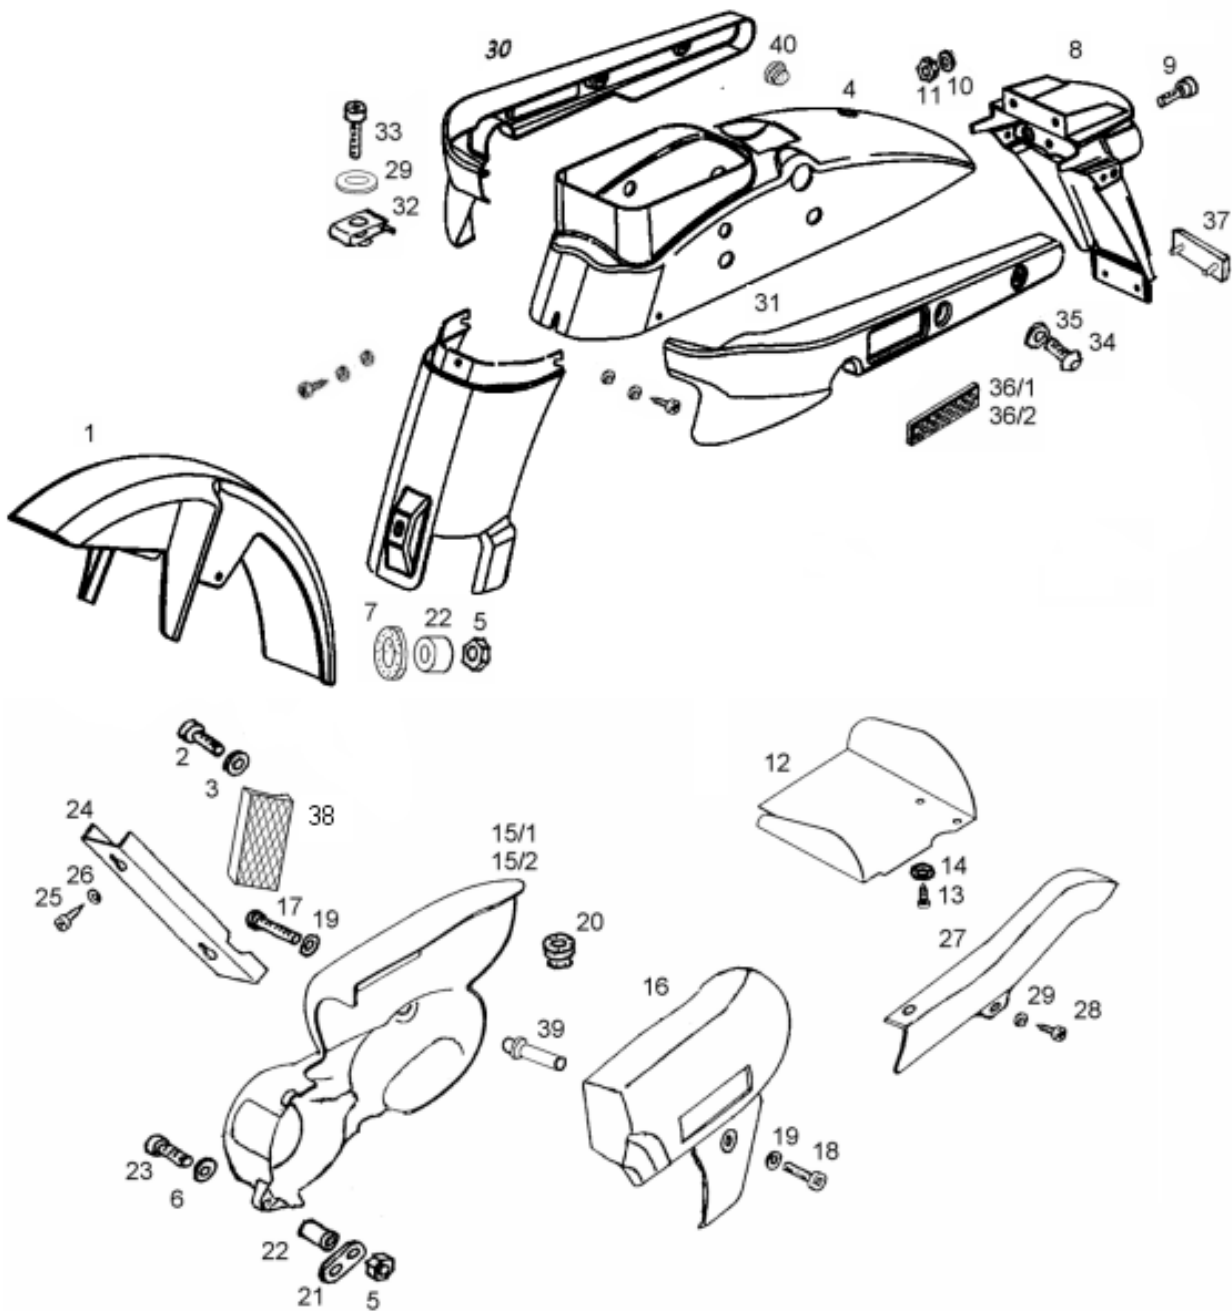

MUDGUARD, DECALS

No.	*	Part No.	Denomination	A	B	C	D
1		242167LAK	FRONT FENDER PAINTED	1	1	1	1
2		027265	SCREW M6X12	4	4	4	4
3		031509	WASHER 6	4	4	4	4
4		242168LAK	REAR FENDER PAINTED	1	1	1	1
5		030040	NUT M6-SELFLOCKING	2	2	2	2
6		031925	WASHER 6	2	2	2	2
7		219946	RUBBER	1	1	1	1
8		236316	TAIL LIGHT HOLDER (BLACK PLASTIC)	1	1	1	1
9		026704	SCREW M8X20 (ISO 7380)	2	2	2	2
10		031926	WASHER 8	6	6	6	6
11		030041	NUT M8-SELFLOCKING	2	2	2	2
12	L	242046S91	PROTECTOR PAINTED BLACK	1	1	1	1
13		044422	SHEET SCREW 4,8X13	2	2	2	2
14		031508	WASHER 5	2	2	2	2
15	1C	242083C51	RH SIDE COVER CROME	1	1	1	.
15	2C	242094C51	RH SIDE COVER CROMED	.	.	.	1
16		242084C51	LH SIDE COVER CROME	1	1	1	1
17		026696	SCREW M6X50 (ISO 7380)	1	1	1	1
18		026689	SCREW M6X14 (ISO 7380)	1	1	1	1
19		031925	WASHER 6	2	2	2	2
20		229728	RUBBER INSERT PIECE	4	4	4	4
21		230853	RH SIDE COVER SUPPORT	1	1	1	1
22		208326	DISTANCE TUBE (L=10,5MM)	1	1	1	1
23		026692	SCREW M6X25 (ISO 7380)	1	1	1	1
24		242313	CONTROL CABLE COVER PLAST	1	1	1	1
25		44438	SHEET SCREW 4,2X19	2	2	2	2
26		031930	WASHER 4	2	2	2	2
27		242085C51	CHAIN GUARD CROME	1	1	1	1
28		044422	SHEET SCREW 4,8X13	2	2	2	2
29		031922	WASHER 5	4	4	4	4
30	C	242184C51	RH REFLECTOR PANEL CROME	1	1	1	1
31	C	242185C51	LH REFLECTOR PANEL CROME	1	1	1	1
32		226285	NUT M6	2	2	2	2
33		026700	SCREW M5X10	2	2	2	2
34		026702	SCREW M8X14	4	4	4	4
35		031933	WASHER 8	4	4	4	4
36	1	226302	REFLECTOR AMBRA	2	2	.	.
36	2	232766	REFLECTOR RED	.	.	2	2
37		233122	REFLECTOR RED NEW STYLE	1	1	.	.
38		227121	FRONT REFLECTOR AMBRA	.	.	1	1
39		232949	DISTANCE TUBE	1	1	1	1
40		232665	RUBBER TAP	2	2	2	2
50		236272	REAR FENDER BLACK PLASTIC	1	1	1	1