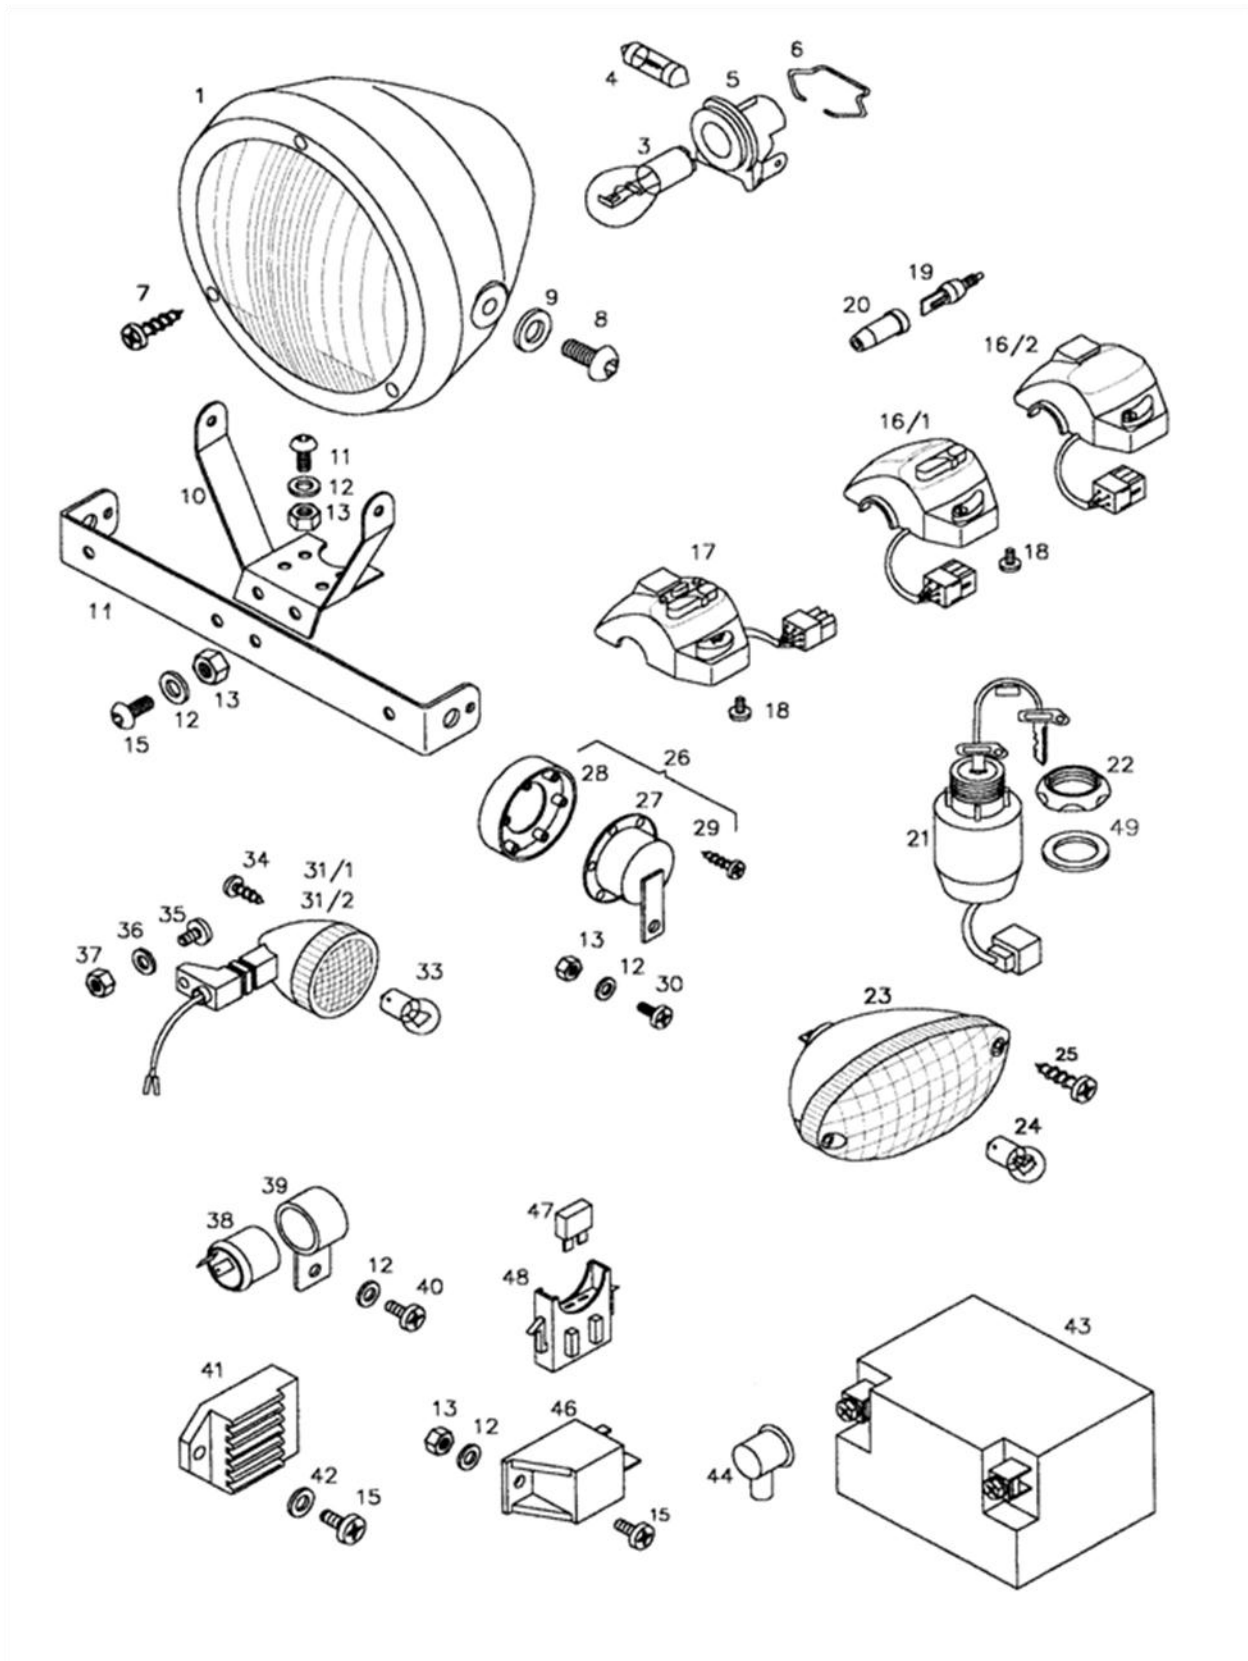

ELECTRIC PARTS

No.	*	Part No.	Denomination	A	B	C	D
1		237348	Headlight cpl. 2-8	1	1	1	1
2		232941	Headlight lens	1	1	1	1
3		232942	Bulb 12V-35W BA 20D (headlight)	1	1	1	1
4		044692	Bulb 12V-5W S8.5	1	1	1	1
5		232943	Headlight bulb holder	1	1	1	1
6		232944	Spring	1	1	1	1
7		044427	Screw 2,9x32	3	3	3	3
8		033526	Screw M8x16 (DIN 6921)	2	2	2	2
9		031933	Washer 8	2	2	2	2
10	L	242035S91	Headlight holder black	1	1	1	1
11		026695	Screw M6x40 (ISO 7380)	4	4	4	4
12		031509	Washer 6	10	10	10	10
13		030040	Nut M6-selflocking	9	9	9	9
14	C	242034C51	Turn signal holder crome	1	1	1	1
15		026690	Screw M6x16 (ISO 7380)	5	5	5	5
18		232859	Switch screw M5x22 (black)	4	4	4	4
19a		232867	Stop switch	1	1	1	1
19b		243607	Stop switch 08-on disk brake	1	1	1	1
20		213194	Protective sleeve (LH)	1	1	1	1
20		210175	Protective sleeve (RH)	1	1	1	1
22		232918	Ignition switch nut	1	1	1	1
23		232721	rear light with part 24	1	1	1	1
-		232948	rear light glass	1	1	1	1
24		044681	Bulb 12V-5W BAY 15D	1	1	1	1
25		044416	Screw	2	2	2	2
26		232722	Horn assembly cpl.with parts 27-28	2	2	2	2
27		236704	Horn assembly cpl.	2	2	2	2
28	C	236756	horn cover	2	2	2	2
30		026689	Screw M6x14 (ISO 7380)	2	2	2	2
31	1	237356	Turn signal cpl. 32-34	2	2	2	2
31	2	237357	Turn signal cpl. 32-34	2	2	2	2
32		232947	Trafficator glass	4	4	4	4
33		044689	Bulb 12V-10W BA15S	4	4	4	4
34		232946	Screw PT*KA30x32	4	4	4	4
35		026697	Screw M5x16	4	4	4	4
36		031508	Washer 5	4	4	4	4
37		030048	Nut M5-selflocking	4	4	4	4
38		222428	Flasher relay - A35	1	1	1	1
39		222422	Trafficator holder	1	1	1	1
40		027264	Screw M6x10	1	1	1	1
41		230844	Voltage regulator (Revival)	1	1	1	1
42		031845	Spring ring B6	2	2	2	2
43		230888	Battery	1	1	1	1