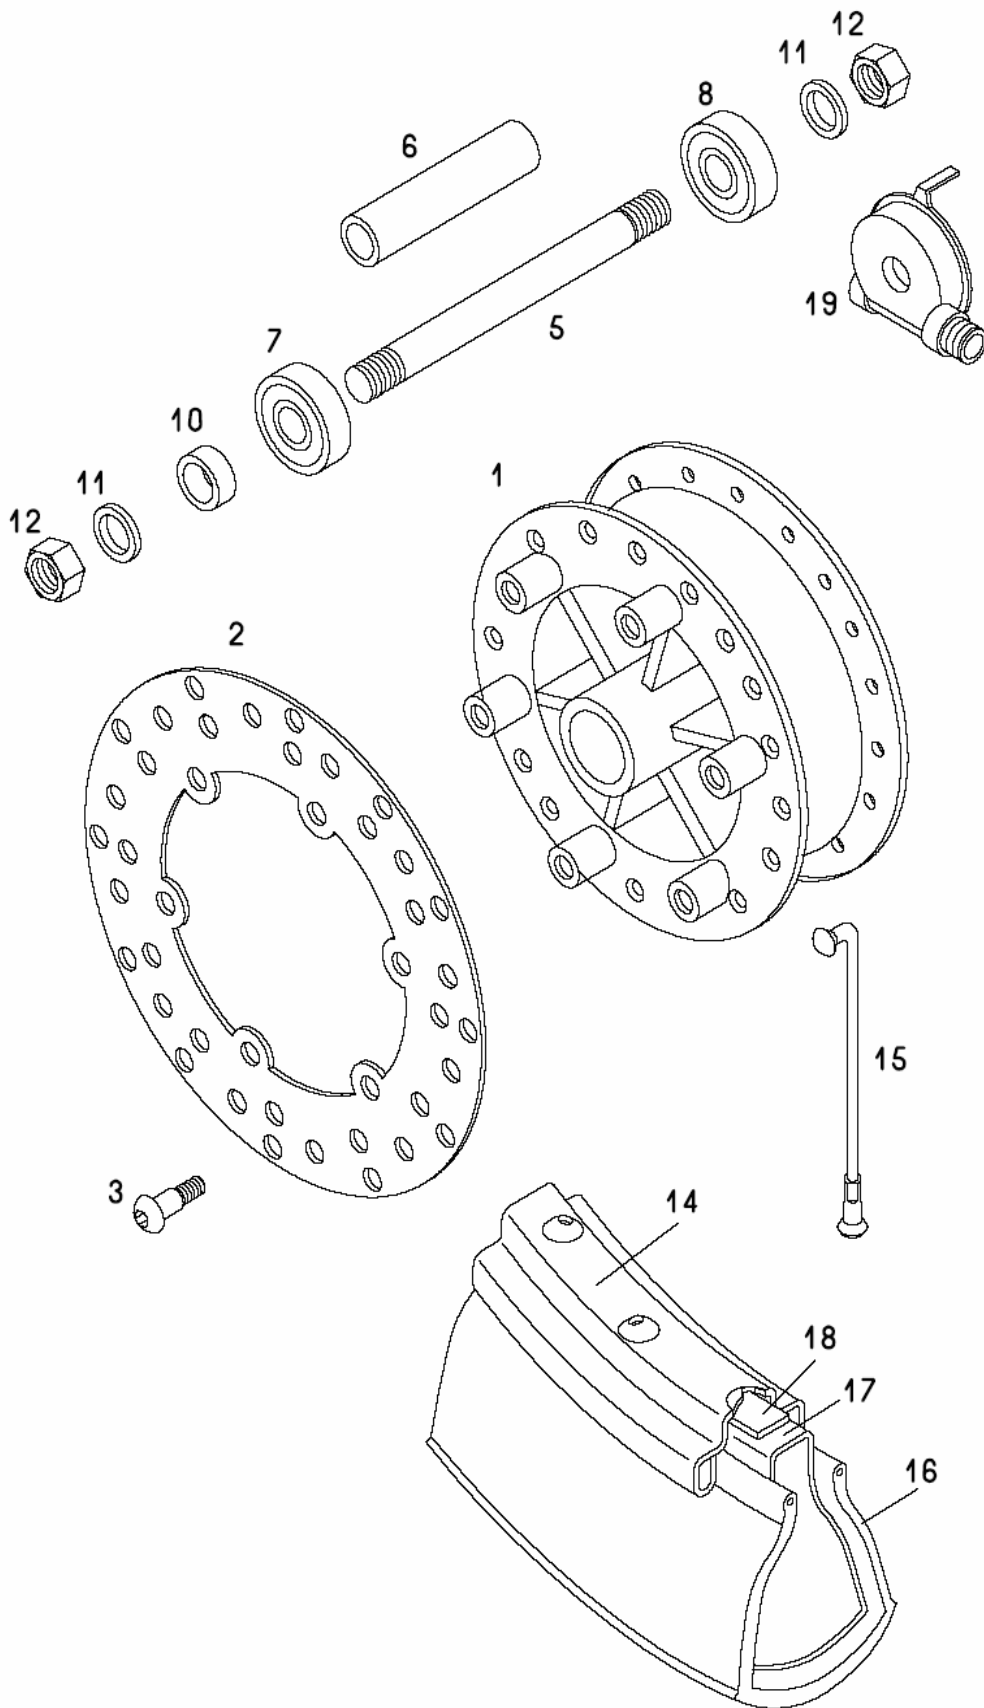

FRONT WHEEL

A26BBC STREETMATE 45Spare parts manuals

No.	*	Part No.	Denomination	A	B	C	D
		236478	FRONT SPOKE WHEEL CPL. 1-15	1	1	1	1
1		243165	FRONT HUB 1-12	1	1	1	1
2		243166	FRONT BRAKE DISC	1	1	1	1
3		243167	BRAKE DISC SCREW	6	6	6	6
5		232868	FRONT AXLE	1	1	1	1
6		243168	DISTANCE BUSH L=67.5	1	1	1	1
7		243169	BALL BEARING 12X32X10	1	1	1	1
8		243169	BALL BEARING 15X35X11	1	1	1	1
10		230668	DISTANCE TUBE	1	1	1	1
11		031935	WASHER 12	2	2	2	2
12		031126	NUT M12X1,25	2	2	2	2
14		226797	FRONT RIM 1.50AX17	1	1	1	1
15		243170	SPOKE WITH NIPPLE (L=176)	36	36	36	36
16		236432	TIRE 2.3/4 17 *47J-MC 11	1	1	1	1
17		044969	TUBE 2 3/4-17	1	1	1	1
18		044926	RUBBERINSERT STRIP 2 1/4-16	1	1	1	1
19		232801	RH SPEEDOMETER DRIVE	1	1	1	1