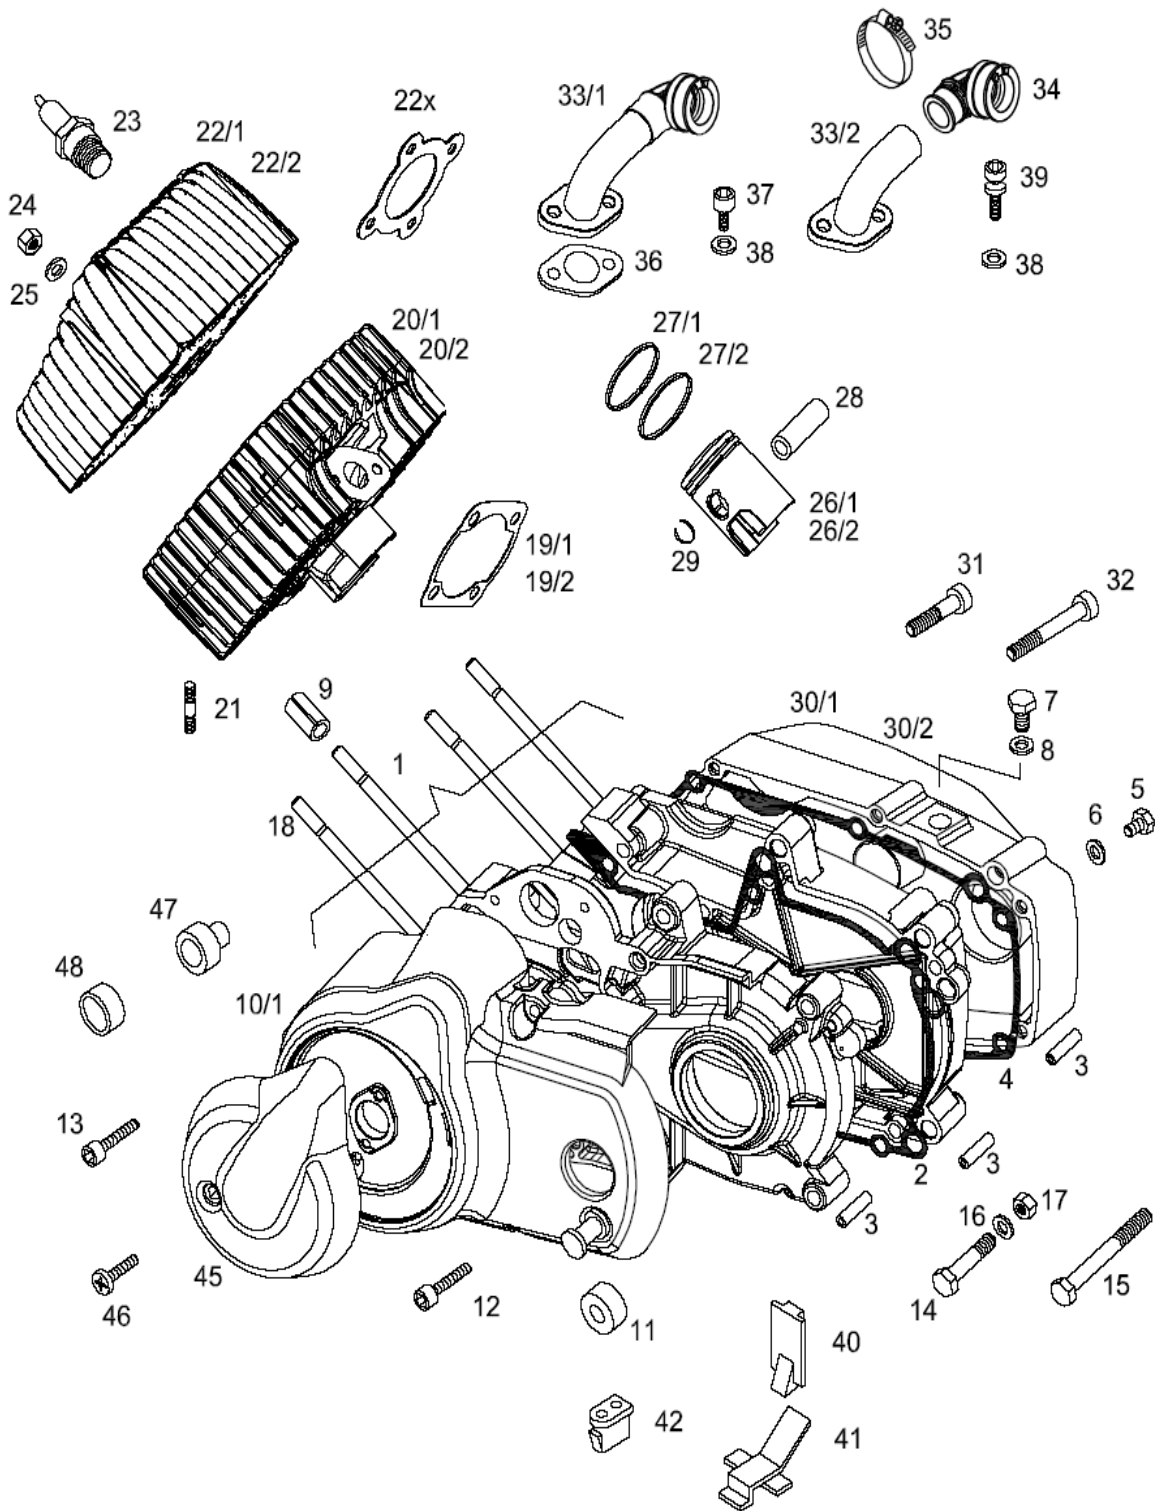

CRANKCASE, CYLINDER, PISTON

A26BBC STREETMATE 45Spare parts manuals

No.	*	Part No.	Denomination	A	B	C	D
		237074	ENGINE 25 km/h-BLACK-KICK	1	.	.	.
		237073	ENGINE 45 km/hBLACK-KICK	.	1	1	.
		237116	ENGINE BLACK-PEDAL	.	.	.	1
1	1	230940	CRANKCASE-CPL (with parts 2-8,18,60,47 and bearings)	1	1	1	.
1	2	230950	CRANKCASE-CPL-PEDAL	.	.	.	1
2		222098	CRANKCASE GASKET	1	1	1	1
3		223440	CENTERING BUSH 9,8X16	6	6	6	6
4		232971	RIGHT COVER GASKET	1	1	1	1
5		027264	SCREW M6X10	1	1	1	1
6		230172	SEAL RING A6X12	1	1	1	1
7		026311	SCREW M8X10	2	2	2	2
8		230173	SEAL RING A8X14	2	2	2	2
9		233718	ELASTIC PIN 8x16	1	1	1	1
10		230966	MAGNETO COVER SILVER	1	1	1	1
11		200294	RUBBER RING	1	1	1	1
12		026593	ALLEN SCREW M6X35	2	2	2	2
13		026636	ALLEN SCREW M6X40	1	1	1	1
14		026041	SCREW M8x1X90	2	2	2	2
15		26043	SCREW M8x1X80	2	2	2	2
16		031933	WASHER 8	5	5	5	5
17		030049	NUT M8X1-SELFLOCKING	4	4	4	4
18		233716	CYLINDER STUD BOLT M6/M7X115	4	4	4	4
19		233714	CYLINDER GASKET-0,4 mm	1	1	1	1
20		233711	CYLINDER WITH PISTON A56-B CPL	1	.	1	1
20		233712	CYLINDER WITH PISTON A56-D CPL	.	1	.	.
21		208201	STUD BOLT	2	2	2	2
22		233702	CYLINDER HEAD	1	1	1	1
23		044617	SPARK PLUG BR8ES, B.SUPER FE80R	1	1	1	1
24		236639	NUT M6-8 DIN 986 A2F-SELFLOCKING	4	4	4	4
25		031509	WASHER 6	4	4	4	4
26		233709	PISTON A56-B (with parts 27-29)	1	.	1	1
26		233710	PISTON A56-D (with parts 27-29)	.	1	.	.
27		233707	PISTON RING- UPPER	1	1	1	1
27		233708	PISTON RING- BUTTOM	1	1	1	1
28		233762	WRIST PIN 12 mm	1	1	1	1
29		233763	SPRING CIRCLIP 12 mm	2	2	2	2
30		233717	CYLINDER HEAD GASKET A56-0,25	1	1	1	1
31		026573	ALLEN SCREW M6X25	14	14	14	14
32		026582	ALLEN SCREW M6X65	1	1	1	1
33		233721	INTAKE MANIFOLD	1	1	1	1
36		233715	INTAKE MANIFOLD GASKET	1	1	1	1
37		026690	SCREW M6X16 (ISO7380)	2	2	2	2
38		031932	WASHER 6	2	2	2	2
40		230812	BARRIER PIPE- UPPER	1	1	1	1
41		230968	BARRIER PIPE- BUTTOM	1	1	1	1
42		230811	RUBBER	1	1	1	1
45		230792	OIL PUMP COVER -PLASTIC	1	1	1	1
46		027271	SCREW M5X30	1	1	1	1
47		230793	CRANKCASE BUSH	1	1	1	1
48		230794	COVER BUSH	1	1	1	1
		236459	GASKET SET A56	1	1	1	1